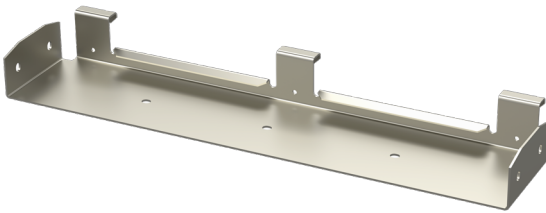

T-branch bracket TKU-60-100 PG

T-branch brackets TKU are used to make T-junctions from the side of cable trays KRA and KRB.

Product name	TKU-60-100 PG		
SKU	1432401		
Material	Steel		
Corrosivity category	C1-C2		
Color	Grey		
Sales unit	PCE		
Packing size	1 PCE		
Dimensions (mm) Width Height Length	98	61	96
Weight (kg/pce)	0,23		
GTIN	6438377014612		
Surface finish	Manufactured of hot-dip galvanized steel in accordance with standard EN 10346		

Dimension A (mm)	97
Dimension H (mm)	61