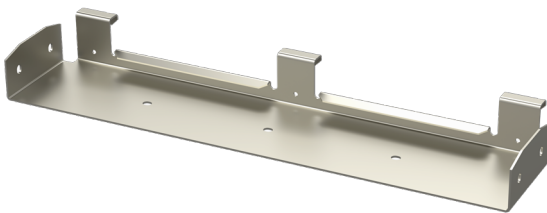

## T-branch bracket TKU-60-300 PG

T-branch brackets TKU are used to make T-junctions from the side of cable trays KRA and KRB.

Product name	TKU-60-300 PG		
SKU	1432403		
Material	Steel		
Corrosivity category	C1-C2		
Color	Grey		
Sales unit	PCE		
Packing size	1 PCE		
Dimensions (mm) Width   Height   Length	298	61	96
Weight (kg/pce)	0,48		
GTIN	6438377014636		
Surface finish	Manufactured of hot-dip galvanized steel in accordance with standard EN 10346		

Dimension A (mm)	297
Dimension H (mm)	61