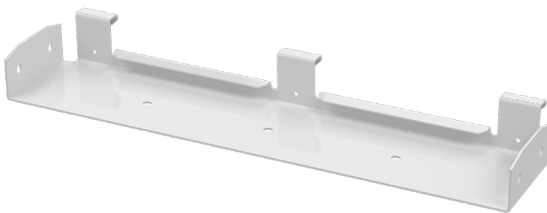

## T-branch bracket TKU-60-400 M

T-branch brackets TKU are used to make T-junctions from the side of cable trays KRA and KRB.

Product name	TKU-60-400 M		
SKU	1432414		
Material	Steel		
Corrosivity category	C1-C2		
Color	White		
Sales unit	PCE		
Packing size	1 PCE		
Dimensions (mm) Width   Height   Length	397	61	96
Weight (kg/pce)	0,64		
GTIN	6438377014704		
Surface finish	White RAL 9010 polyester paint coating		

Dimension A (mm)	397
Dimension H (mm)	61