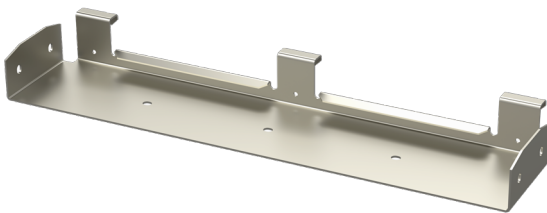

T-branch bracket TKU-60-400 PG

T-branch brackets TKU are used to make T-junctions from the side of cable trays KRA and KRB.

| | | | |
|--|---|----|----|
| Product name | TKU-60-400 PG | | |
| SKU | 1432404 | | |
| Material | Steel | | |
| Corrosivity category | C1-C2 | | |
| Color | Grey | | |
| Sales unit | PCE | | |
| Packing size | 1 PCE | | |
| Dimensions (mm) Width Height Length | 397 | 61 | 96 |
| Weight (kg/pce) | 0,62 | | |
| GTIN | 6438377014643 | | |
| Surface finish | Manufactured of hot-dip galvanized steel in accordance with standard EN 10346 | | |

| | |
|------------------|-----|
| Dimension A (mm) | 397 |
| Dimension H (mm) | 61 |