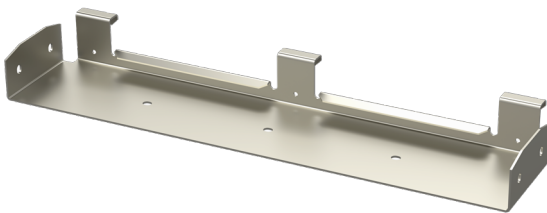

T-branch bracket TKU-60-500 PG

T-branch brackets TKU are used to make T-junctions from the side of cable trays KRA and KRB.

Product name	TKU-60-500 PG		
SKU	1432405		
Material	Steel		
Corrosivity category	C1-C2		
Color	Grey		
Sales unit	PCE		
Packing size	1 PCE		
Dimensions (mm) Width Height Length	497	61	96
Weight (kg/pce)	0,74		
GTIN	6438377014650		
Surface finish	Manufactured of hot-dip galvanized steel in accordance with standard EN 10346		

Dimension A (mm)	497
Dimension H (mm)	61