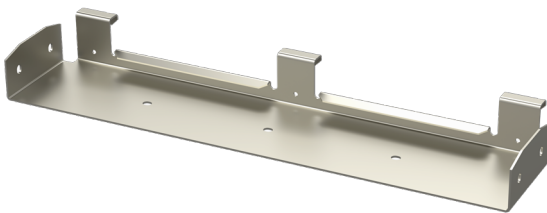

T-branch bracket TKU-60-600 PG

T-branch brackets TKU are used to make T-junctions from the side of cable trays KRA and KRB.

Product name	TKU-60-600 PG		
SKU	1432406		
Material	Steel		
Corrosivity category	C1-C2		
Color	Grey		
Sales unit	PCE		
Packing size	1 PCE		
Dimensions (mm) Width Height Length	597	61	96
Weight (kg/pce)	0,86		
GTIN	6438377014667		
Surface finish	Manufactured of hot-dip galvanized steel in accordance with standard EN 10346		

Dimension A (mm)	597
Dimension H (mm)	61