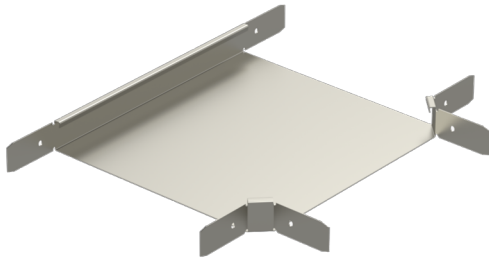

# T-piece

## RT-40-300 PG

T-pieces RT are used to make T-junctions for cable trays KRA and KRB.

Product name	RT-40-300 PG		
SKU	1431353		
Material	Steel		
Corrosivity category	C1-C2		
Color	Grey		
Sales unit	PCE		
Packing size	2 PCE		
Dimensions (mm) Width   Height   Length	398	40	498
Weight (kg/pce)	1,41		
GTIN	6438377010058		
Surface finish	Manufactured of hot-dip galvanized steel in accordance with standard EN 10346		

Dimension A (mm)	298
Dimension B (mm)	338
Dimension H (mm)	40