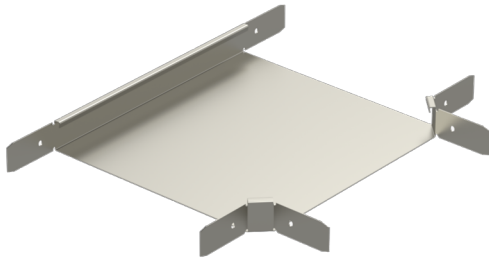

# T-piece

## RT-40-400 PG

T-pieces RT are used to make T-junctions for cable trays KRA and KRB.

Product name	RT-40-400 PG		
SKU	1431354		
Material	Steel		
Corrosivity category	C1-C2		
Color	Grey		
Sales unit	PCE		
Packing size	2 PCE		
Dimensions (mm) Width   Height   Length	498	40	598
Weight (kg/pce)	2,2		
GTIN	6438377010065		
Surface finish	Manufactured of hot-dip galvanized steel in accordance with standard EN 10346		

Dimension A (mm)	398
Dimension B (mm)	438
Dimension H (mm)	40