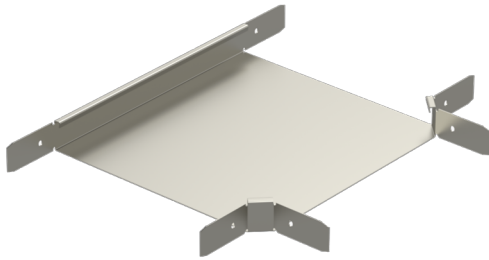

T-piece

RT-40-600 PG

T-pieces RT are used to make T-junctions for cable trays KRA and KRB.

Product name	RT-40-600 PG		
SKU	1431356		
Material	Steel		
Corrosivity category	C1-C2		
Color	Grey		
Sales unit	PCE		
Packing size	2 PCE		
Dimensions (mm) Width Height Length	698	40	798
Weight (kg/pce)	4,36		
GTIN	6438377010089		
Surface finish	Manufactured of hot-dip galvanized steel in accordance with standard EN 10346		

Dimension A (mm)	598
Dimension B (mm)	638
Dimension H (mm)	40