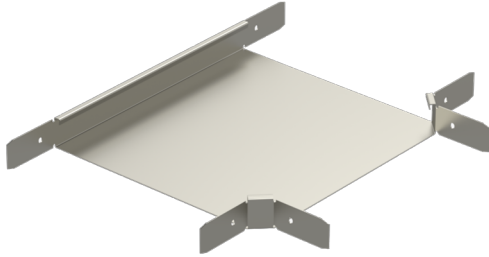

# T-piece

## RT-60-200 PG

T-pieces RT are used to make T-junctions for cable trays KRA and KRB.

Product name	RT-60-200 PG		
SKU	1432282		
Material	Steel		
Corrosivity category	C1-C2		
Color	Grey		
Sales unit	PCE		
Packing size	2 PCE		
Dimensions (mm) Width   Height   Length	298	60	398
Weight (kg/pce)	0,96		
GTIN	6438377014285		
Surface finish	Manufactured of hot-dip galvanized steel in accordance with standard EN 10346		

Dimension A (mm)	198
Dimension B (mm)	238
Dimension H (mm)	60