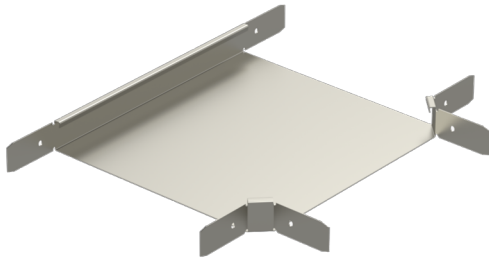

T-piece

RT-60-300 PG

T-pieces RT are used to make T-junctions for cable trays KRA and KRB.

Product name	RT-60-300 PG		
SKU	1432283		
Material	Steel		
Corrosivity category	C1-C2		
Color	Grey		
Sales unit	PCE		
Packing size	2 PCE		
Dimensions (mm) Width Height Length	398	60	498
Weight (kg/pce)	1,56		
GTIN	6438377014292		
Surface finish	Manufactured of hot-dip galvanized steel in accordance with standard EN 10346		

Dimension A (mm)	298
Dimension B (mm)	338
Dimension H (mm)	60