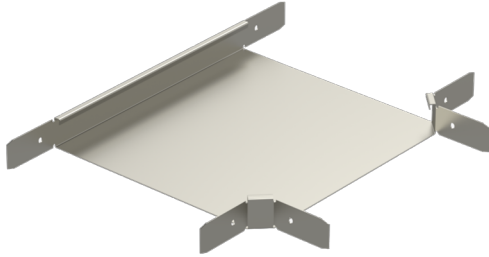

T-piece

RT-60-400 PG

T-pieces RT are used to make T-junctions for cable trays KRA and KRB.

Product name	RT-60-400 PG		
SKU	1432284		
Material	Steel		
Corrosivity category	C1-C2		
Color	Grey		
Sales unit	PCE		
Packing size	2 PCE		
Dimensions (mm) Width Height Length	498	60	598
Weight (kg/pce)	2,35		
GTIN	6438377014308		
Surface finish	Manufactured of hot-dip galvanized steel in accordance with standard EN 10346		

Dimension A (mm)	398
Dimension B (mm)	438
Dimension H (mm)	60