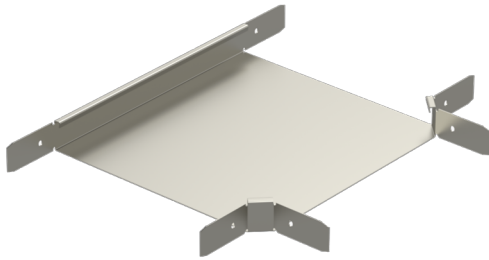

# T-piece

## RT-60-500 PG

T-pieces RT are used to make T-junctions for cable trays KRA and KRB.

Product name	RT-60-500 PG		
SKU	1432285		
Material	Steel		
Corrosivity category	C1-C2		
Color	Grey		
Sales unit	PCE		
Packing size	2 PCE		
Dimensions (mm) Width   Height   Length	598	60	698
Weight (kg/pce)	3,34		
GTIN	6438377014315		
Surface finish	Manufactured of hot-dip galvanized steel in accordance with standard EN 10346		

Dimension A (mm)	498
Dimension B (mm)	538
Dimension H (mm)	60