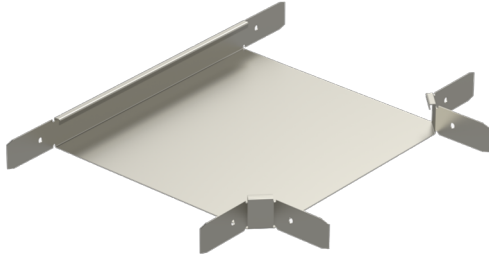

# T-piece

## RT-60-600 PG

T-pieces RT are used to make T-junctions for cable trays KRA and KRB.

Product name	RT-60-600 PG		
SKU	1432286		
Material	Steel		
Corrosivity category	C1-C2		
Color	Grey		
Sales unit	PCE		
Packing size	2 PCE		
Dimensions (mm) Width   Height   Length	698	60	798
Weight (kg/pce)	4,52		
GTIN	6438377014322		
Surface finish	Manufactured of hot-dip galvanized steel in accordance with standard EN 10346		

Dimension A (mm)	598
Dimension B (mm)	638
Dimension H (mm)	60