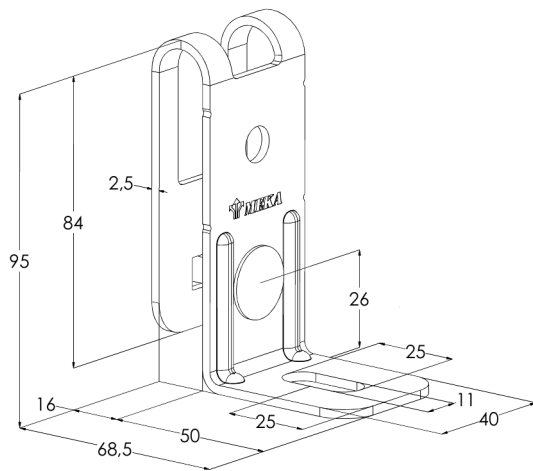

## Wall bracket VK2 HDG

Wall brackets VK2 are used to mount KS-type cable ladders to wall, ceiling or floor.

Product name	VK2 HDG		
SKU	1449671		
Material	Steel		
Corrosivity category	C1-C4		
Color	Grey		
Sales unit	PCE		
Packing size	10 PCE		
Dimensions (mm) Width   Height   Length	78	95	40
Weight (kg/pce)	0,24		
GTIN	6438377022778		
Surface finish	Hot-dip galvanized after manufacturing in accordance with standard EN ISO 1461		