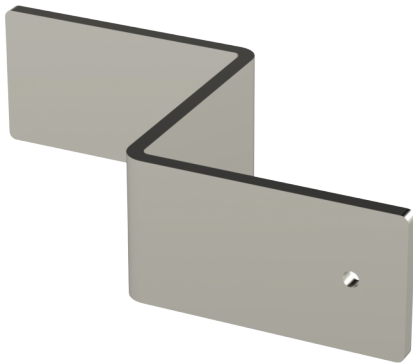

## Width-reduction piece FM-100 HDG

Width-reduction pieces FM are used to connect different widths' KS20,-, KS60 and KS80 cable ladders together. FM pieces can be installed inside of side profiles of cable ladders from one or both sides.

Product name	FM-100 HDG		
SKU	1449657		
Material	Steel		
Corrosivity category	C1-C4		
Color	Grey		
Sales unit	PCE		
Packing size	10 PCE		
Dimensions (mm)			
Width   Height   Length	105	55	209
Weight (kg/pce)	0,79		
GTIN	6438377022631		
Surface finish	Hot-dip galvanized after manufacturing in accordance with standard EN ISO 1461		

Dimension A (mm)

105