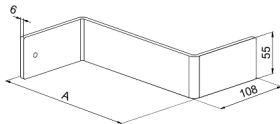

## Width-reduction piece FM-100 HDG

Width-reduction pieces FM are used to connect different widths' KS20,-, KS60 and KS80 cable ladders together. FM pieces can be installed inside of side profiles of cable ladders from one or both sides.

Product name	FM-100 HDG		
SKU	1449657		
Material	Steel		
Corrosivity category	C1-C4		
Color	Grey		
Sales unit	PCE		
Packing size	10 PCE		
Dimensions (mm)			
Width   Height   Length	105	55	209
Weight (kg/pce)	0,79		
GTIN	6438377022631		
Surface finish	Hot-dip galvanized after manufacturing in accordance with standard EN ISO 1461		

Dimension A (mm)

105