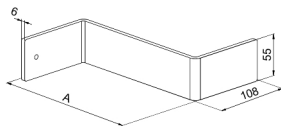

## Width-reduction piece FM-300 HDG

Width-reduction pieces FM are used to connect different widths' KS20,-, KS60 and KS80 cable ladders together. FM pieces can be installed inside of side profiles of cable ladders from one or both sides.

Product name	FM-300 HDG		
SKU	1449659		
Material	Steel		
Corrosivity category	C1-C4		
Color	Grey		
Sales unit	PCE		
Packing size	10 PCE		
Dimensions (mm)			
Width   Height   Length	305	55	209
Weight (kg/pce)	1,33		
GTIN	6438377022655		
Surface finish	Hot-dip galvanized after manufacturing in accordance with standard EN ISO 1461		

Dimension A (mm)

305