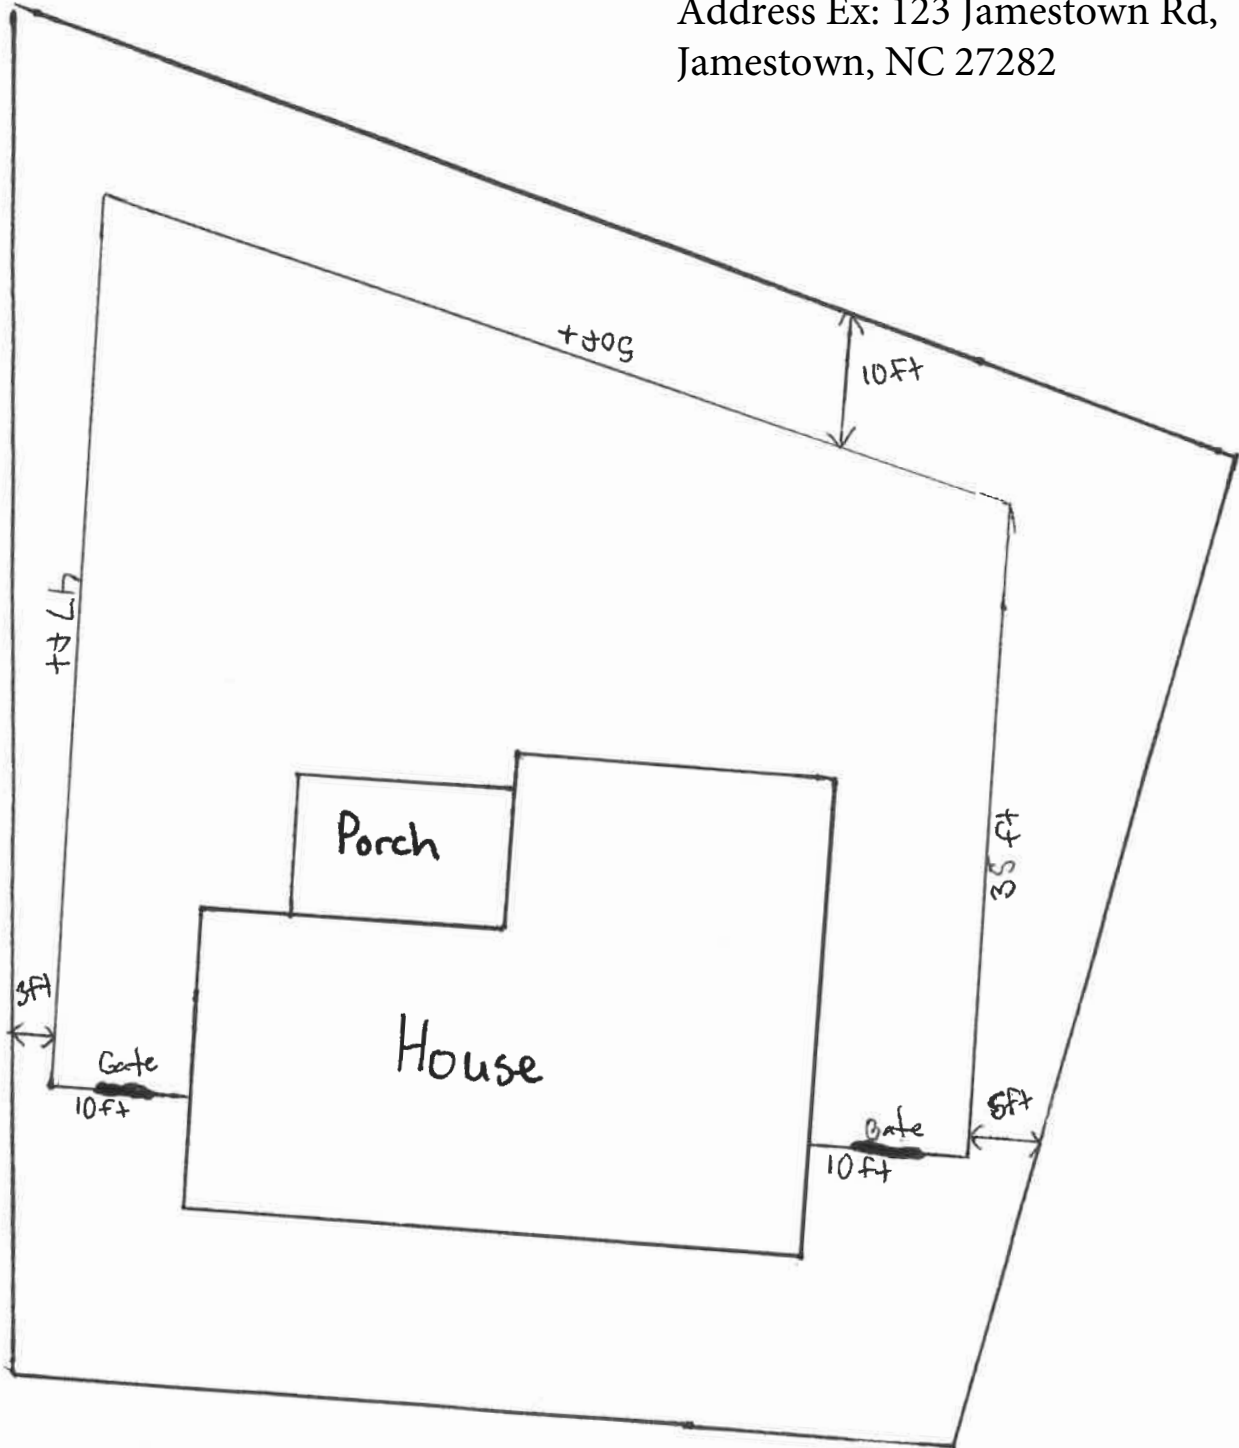

Address Ex: 123 Jamestown Rd,
Jamestown, NC 27282

- Fence is 4ft tall
all around
- Material: Wood

*NOTE - Always include height, length, and materials of fence, as well as it's relation to your property lines