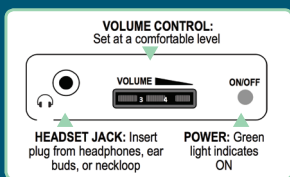

denvercenter.org/accessibility

DENVER CENTER FOR THE
PERFORMING ARTS

CHOOSING YOUR LISTENING DEVICE

LISTENING OPTIONS

HEADPHONE

NECKLOOP - For those who have hearing aids with a Telecoil or T-Switch program setting, or who have a cochlear implant

HOW TO USE

1. Pick up a receiver and choose one of the listening options.
2. Plug the headset into the headset jack on top of the receiver.
3. The receiver will automatically turn on:
 - a. Buell Theatre - "Buell Prgm" will display
 - b. Ellie Caulkins - "Ellie Prgm" will display
 - c. Audio Description - "Description" will display
4. Once the performance begins, adjust the volume control until you can hear properly. If you do not hear sound, contact an usher.