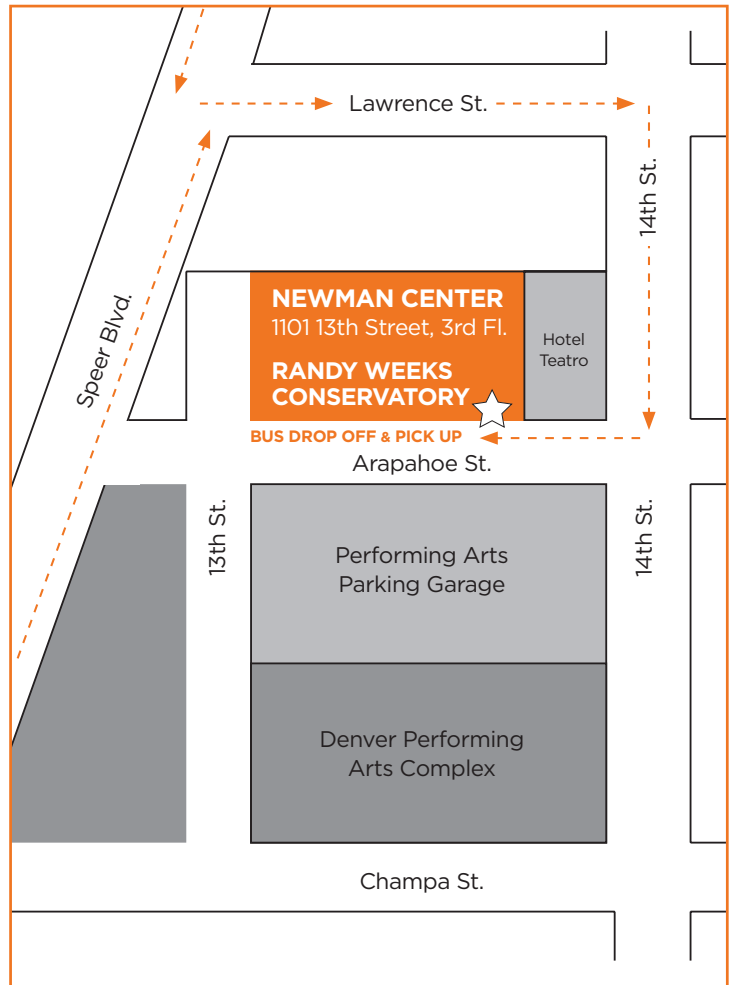

DROP OFF & PICK UP PROCEDURES

Thank you for bringing a group to see a show at the Randy Weeks Conservatory Theatre.

DIRECTIONS

TRAVELING SOUTH ON SPEER BLVD:

- Turn left onto Lawrence St.
- Right onto 14th St.
- Right onto Arapahoe St.
- Pull over to curb marked with DCPA flags

TRAVELING NORTH ON SPEER BLVD:

- Go past Arapahoe St.
- Turn right onto Lawrence St.
- Right onto 14th St.
- Right onto Arapahoe St.
- Pull over to curb marked with DCPA flags

*Bus parking is NOT available along Arapahoe.

BUS PARKING

- Bus parking during the show at the Ball Arena. Enter through the main entrance off of Speer Blvd to access the CAMRY North Lot.

DENVER CENTER
FOR THE
PERFORMING ARTS

Questions regarding your visit and day-of-show contact **303.893.6074**