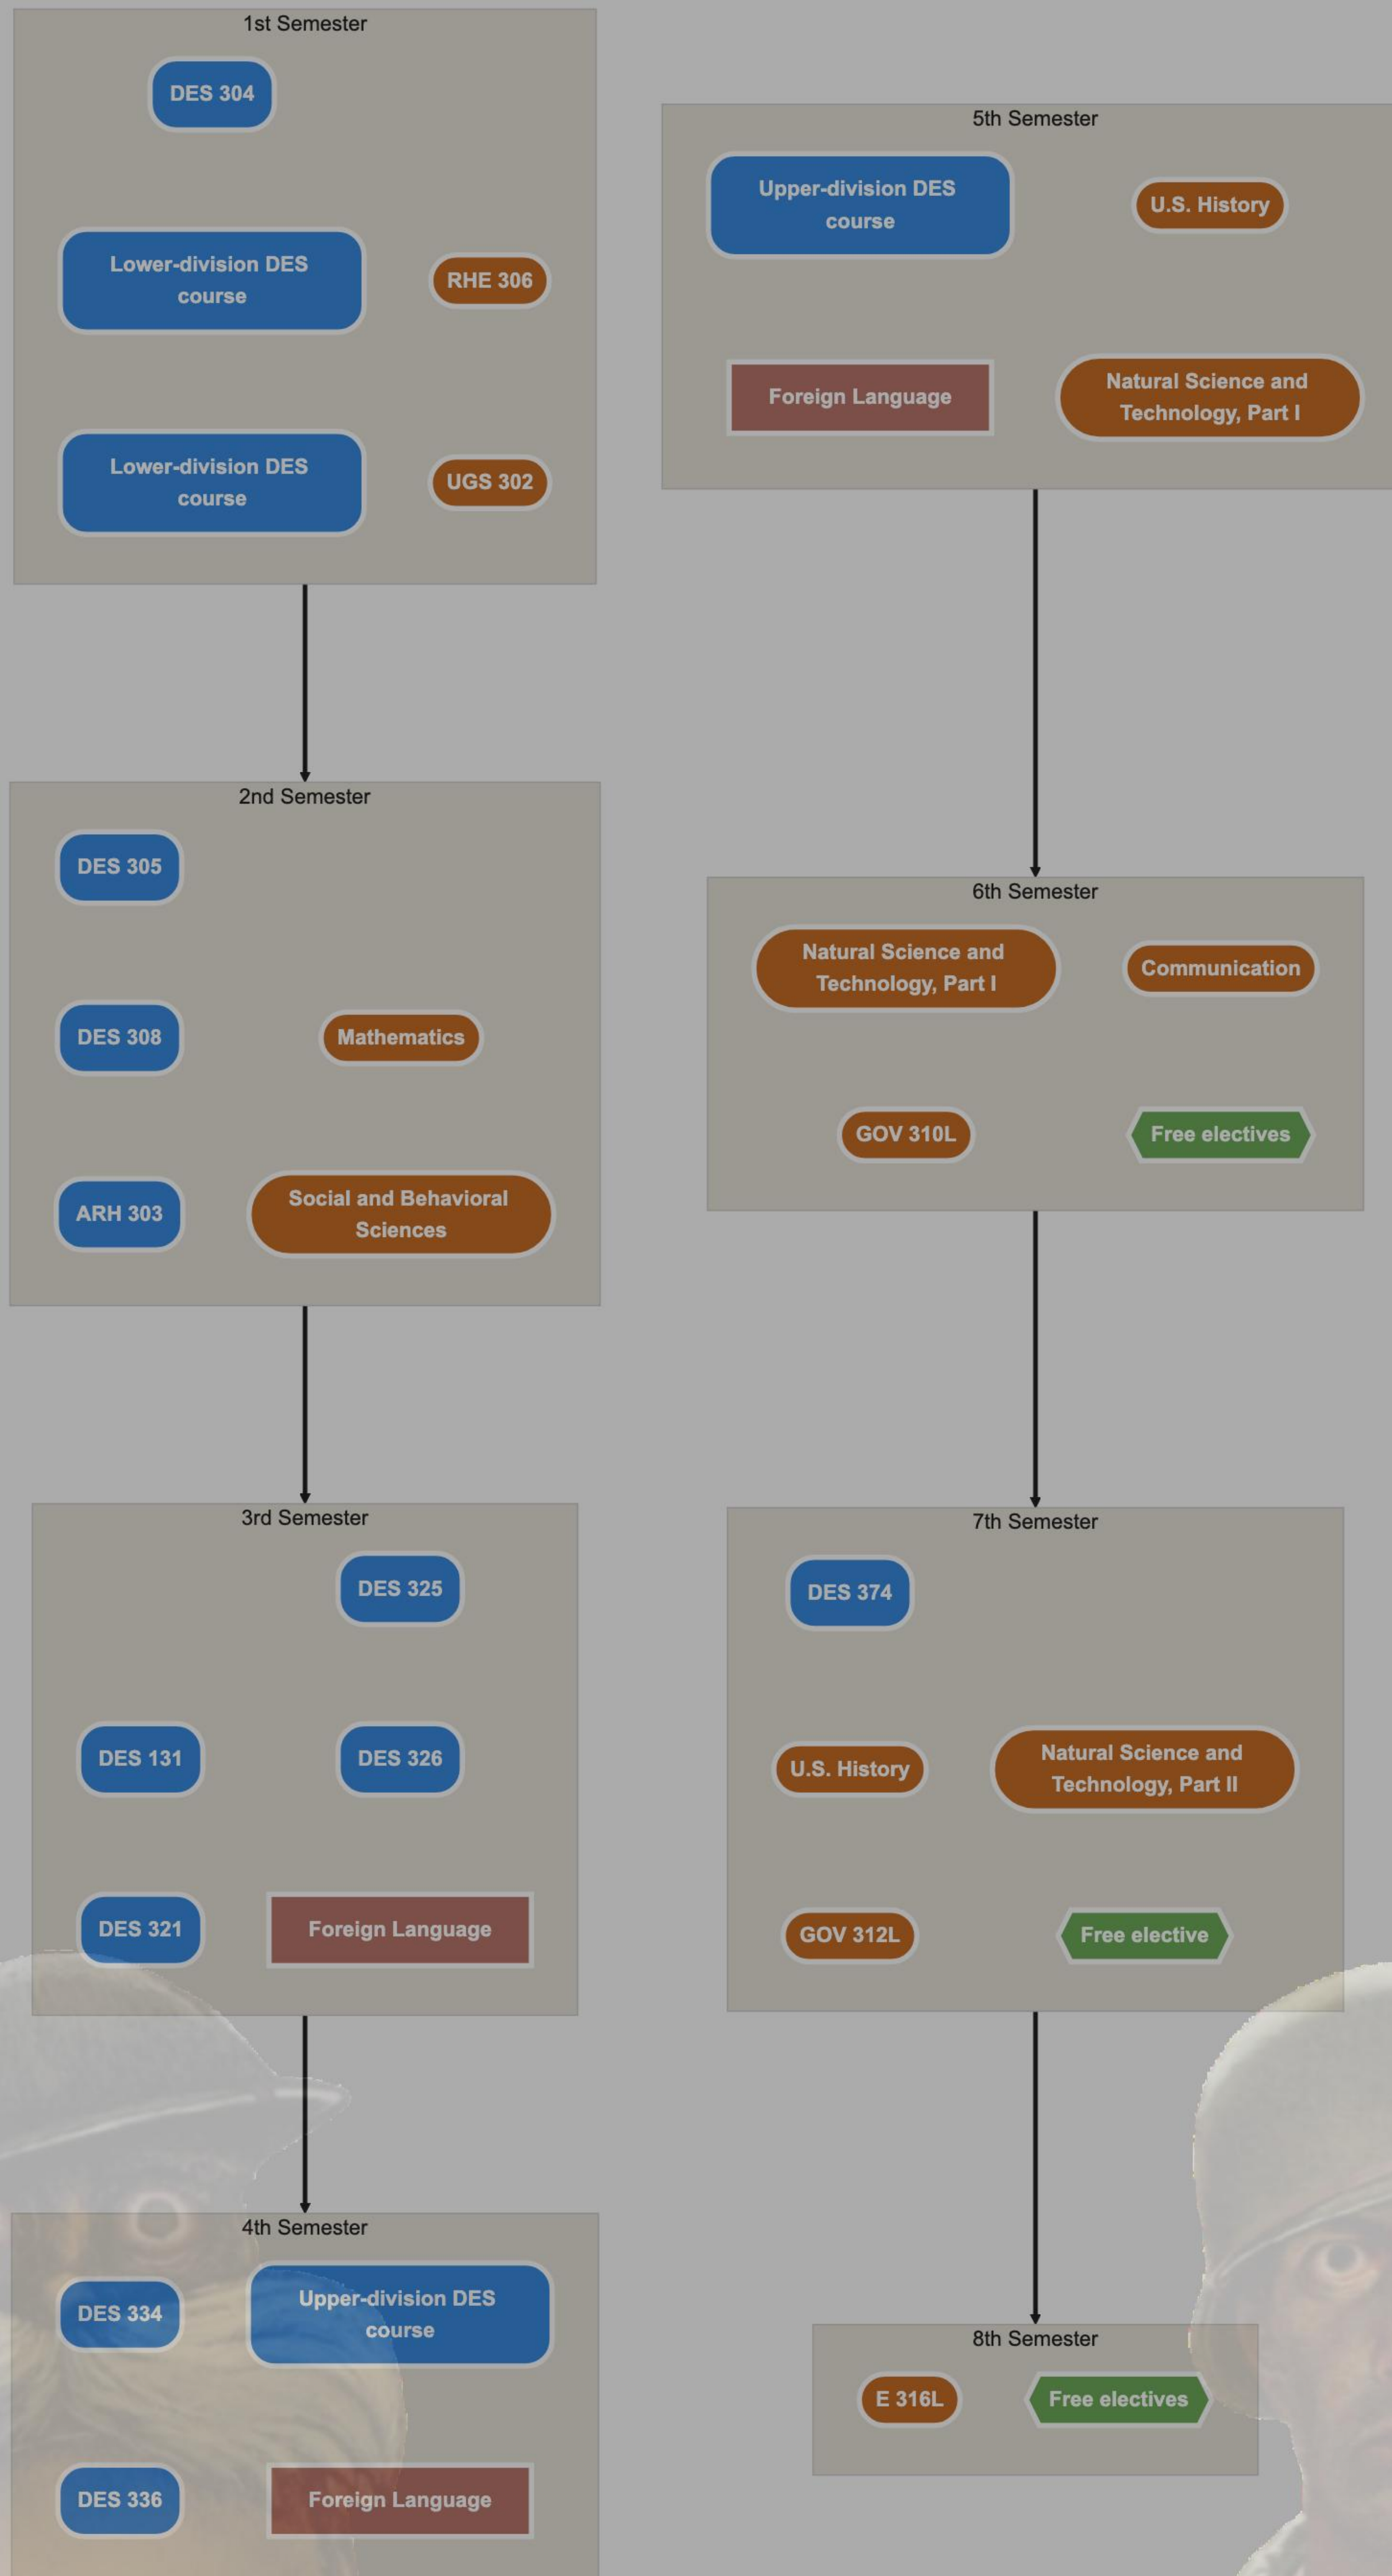

Design (BA)

Course Category Legend

Major Category Courses

Core Category Courses

General Education
Category Courses

Elective Category
Courses

Opportunity Category
Courses

Other/Unspecified