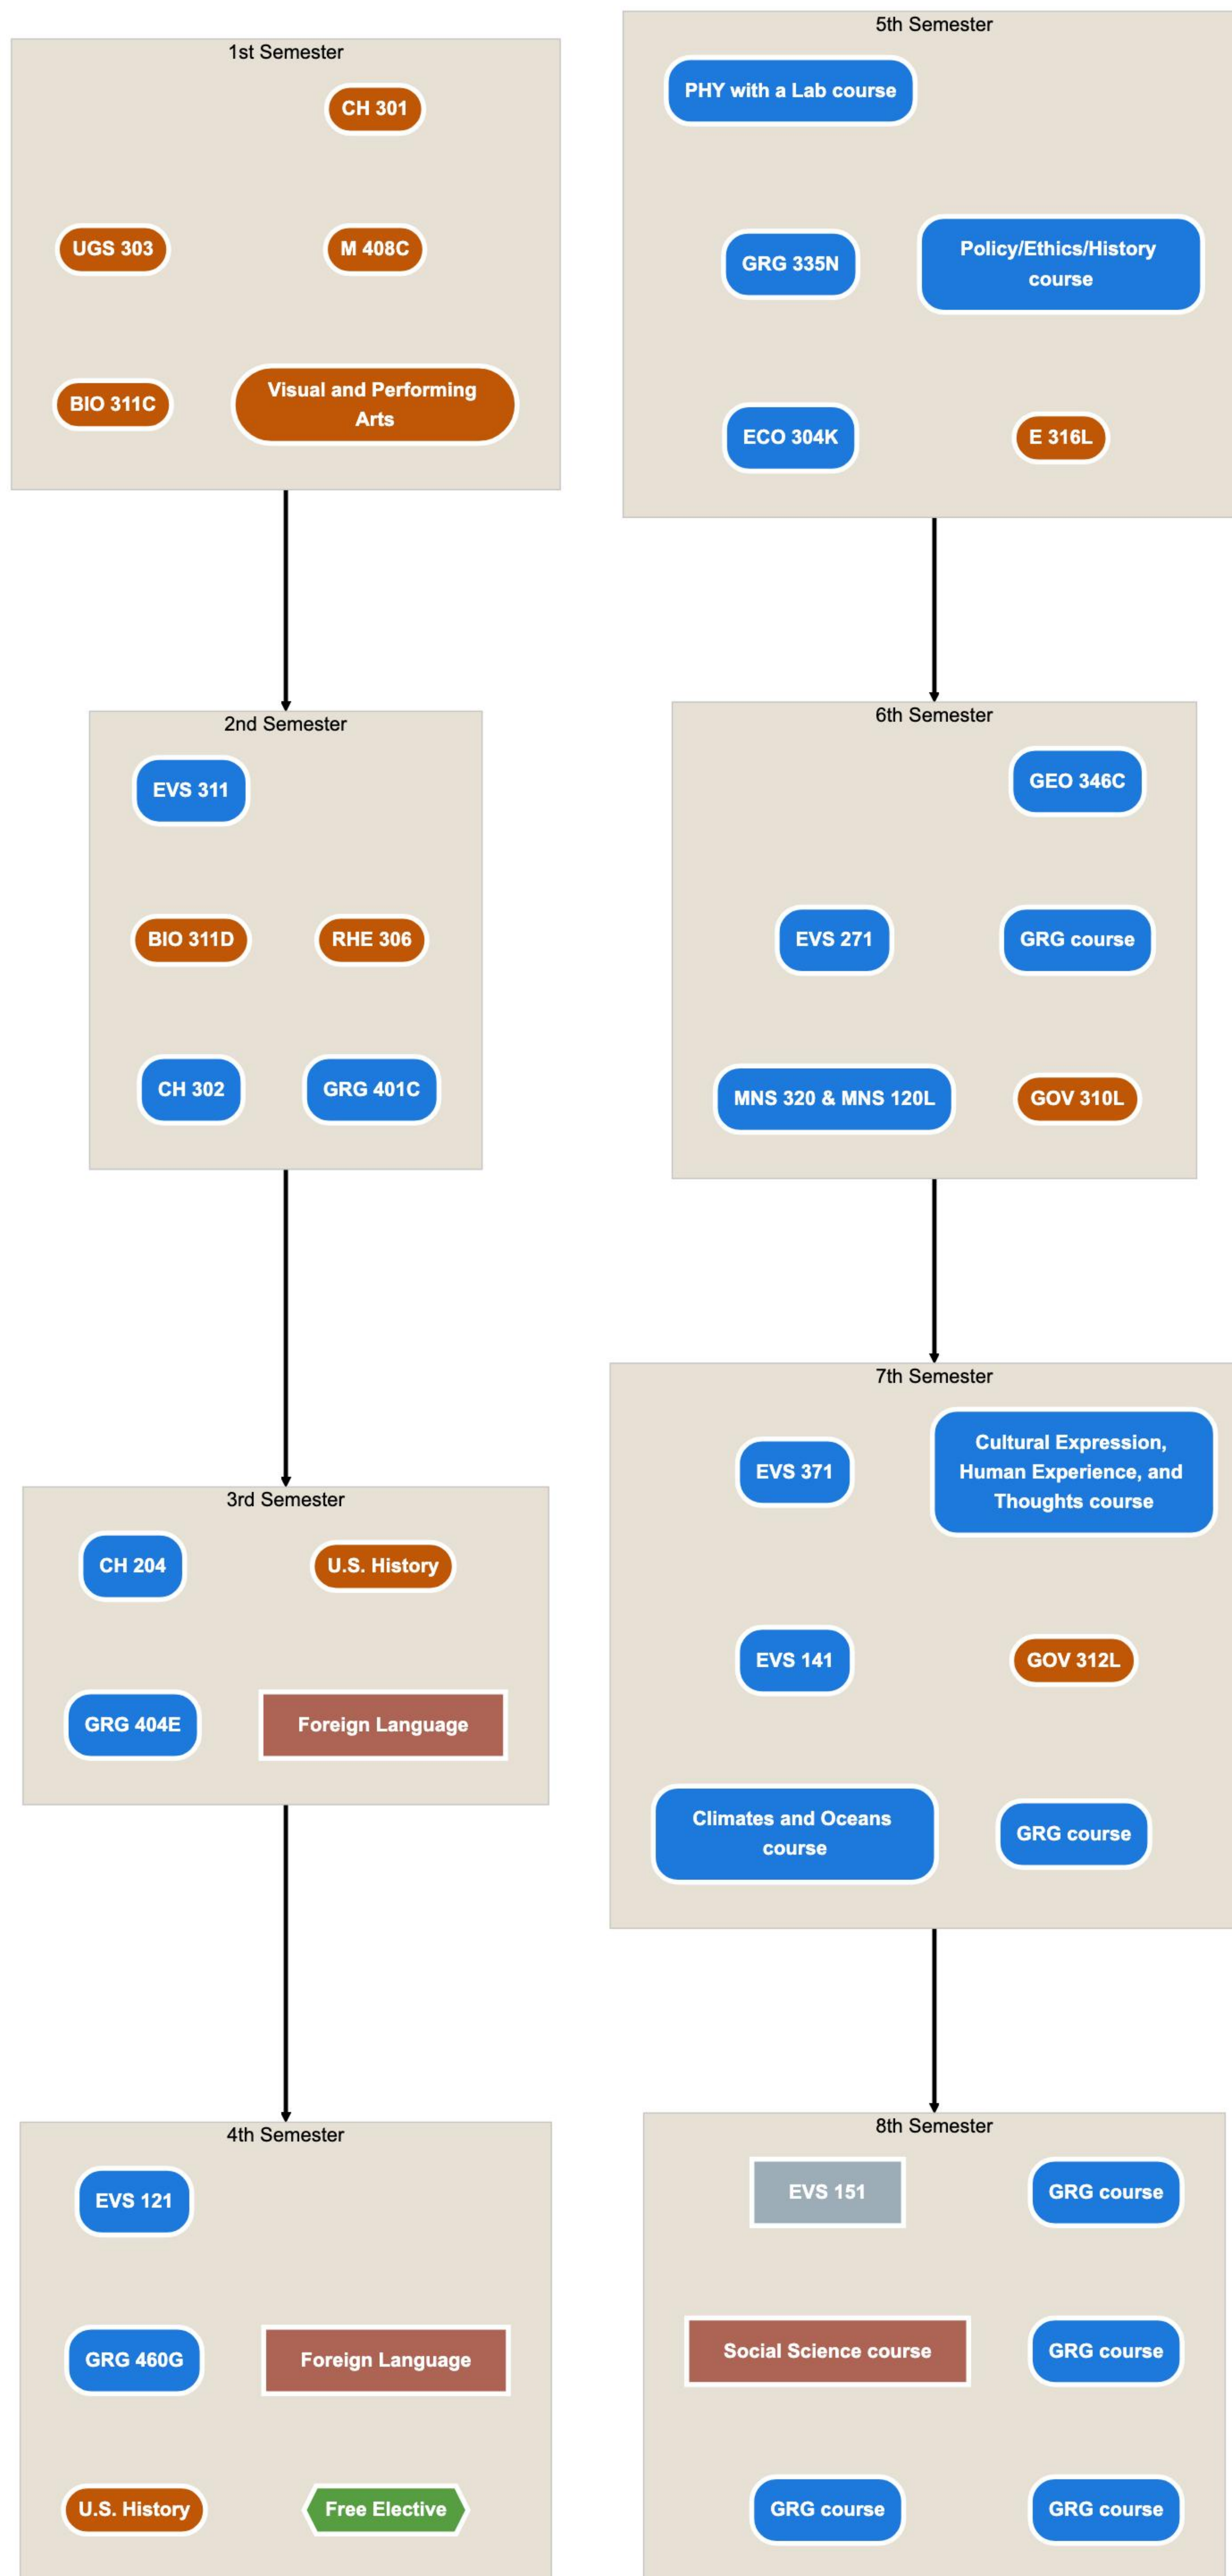

Geographical Sciences (BSEnvirSci)

Course Category Legend

Major Category Courses

Core Category Courses

General Education
Category Courses

Elective Category
Courses

Opportunity Category
Courses

Other/Unspecified