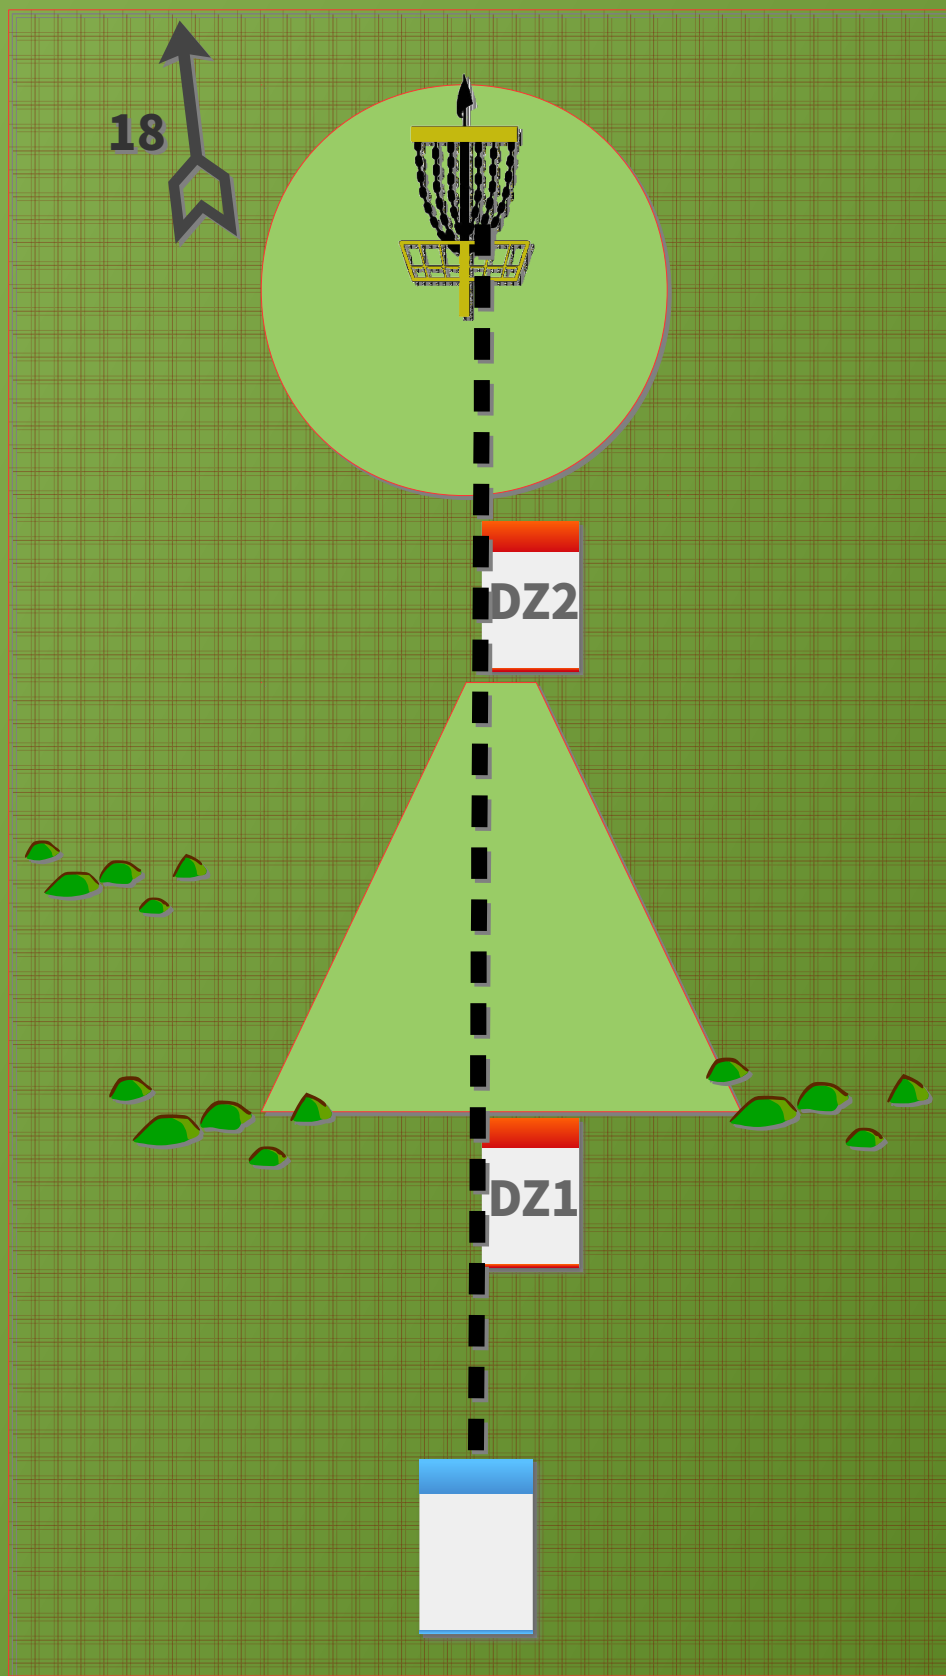

Platak Disc Golf