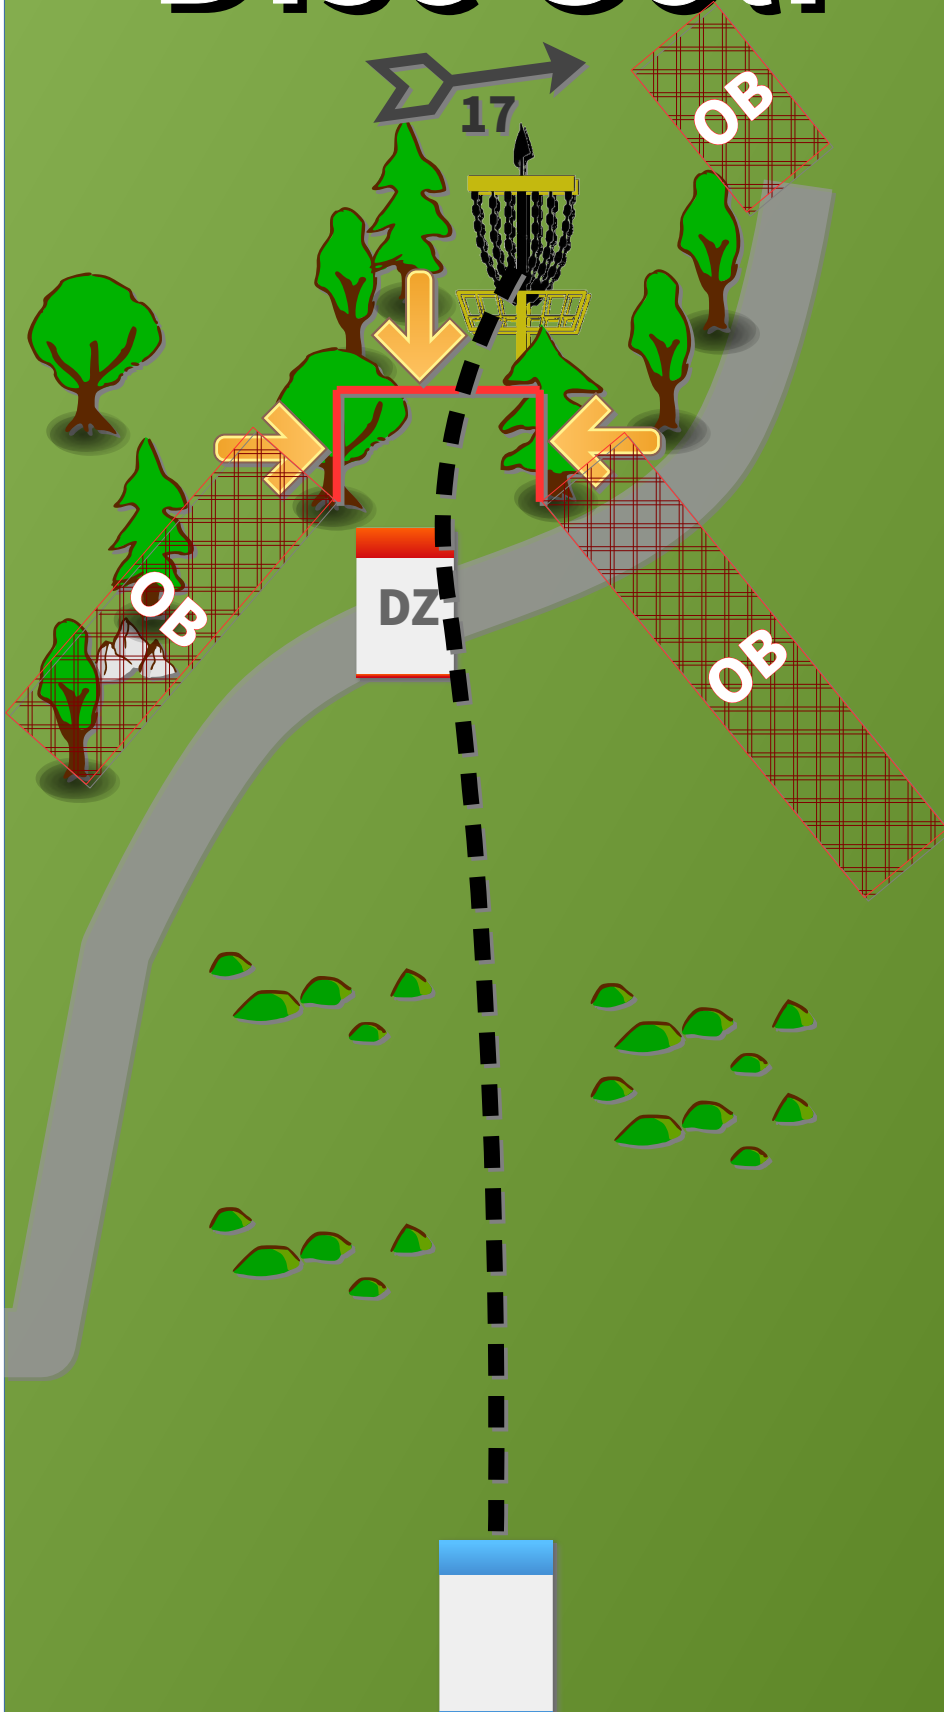

Triple mando.

If you throw OB right or OB behind the basket - regular OB rules. If you miss the mando (top/left) or throw OB left, go to the Drop Zone with one stroke penalty.

EAGLE
DISC GOLF KLUB

primorsko
županija goranska

Platak Disc Golf

PAR 3

78m

Dvostruki otok.

Ukoliko s prvim bacanjem niste u sigurnoj dozvoljenoj zoni, igru nastavljate s Drop Zone (DZ1).

Svako sljedeće neuspješno bacanje nastavljate s DZ2.

Po ulasku u krug primjenite normalna OB pravila.

Double island.

If you do not land safe with your first throw, go to the DZ1 with one stroke penalty.

For every miss afterwards, you go to the DZ2.

Once landed safe in the circle, regular OB rules apply.

EAGLE
DISC GOLF KLUB