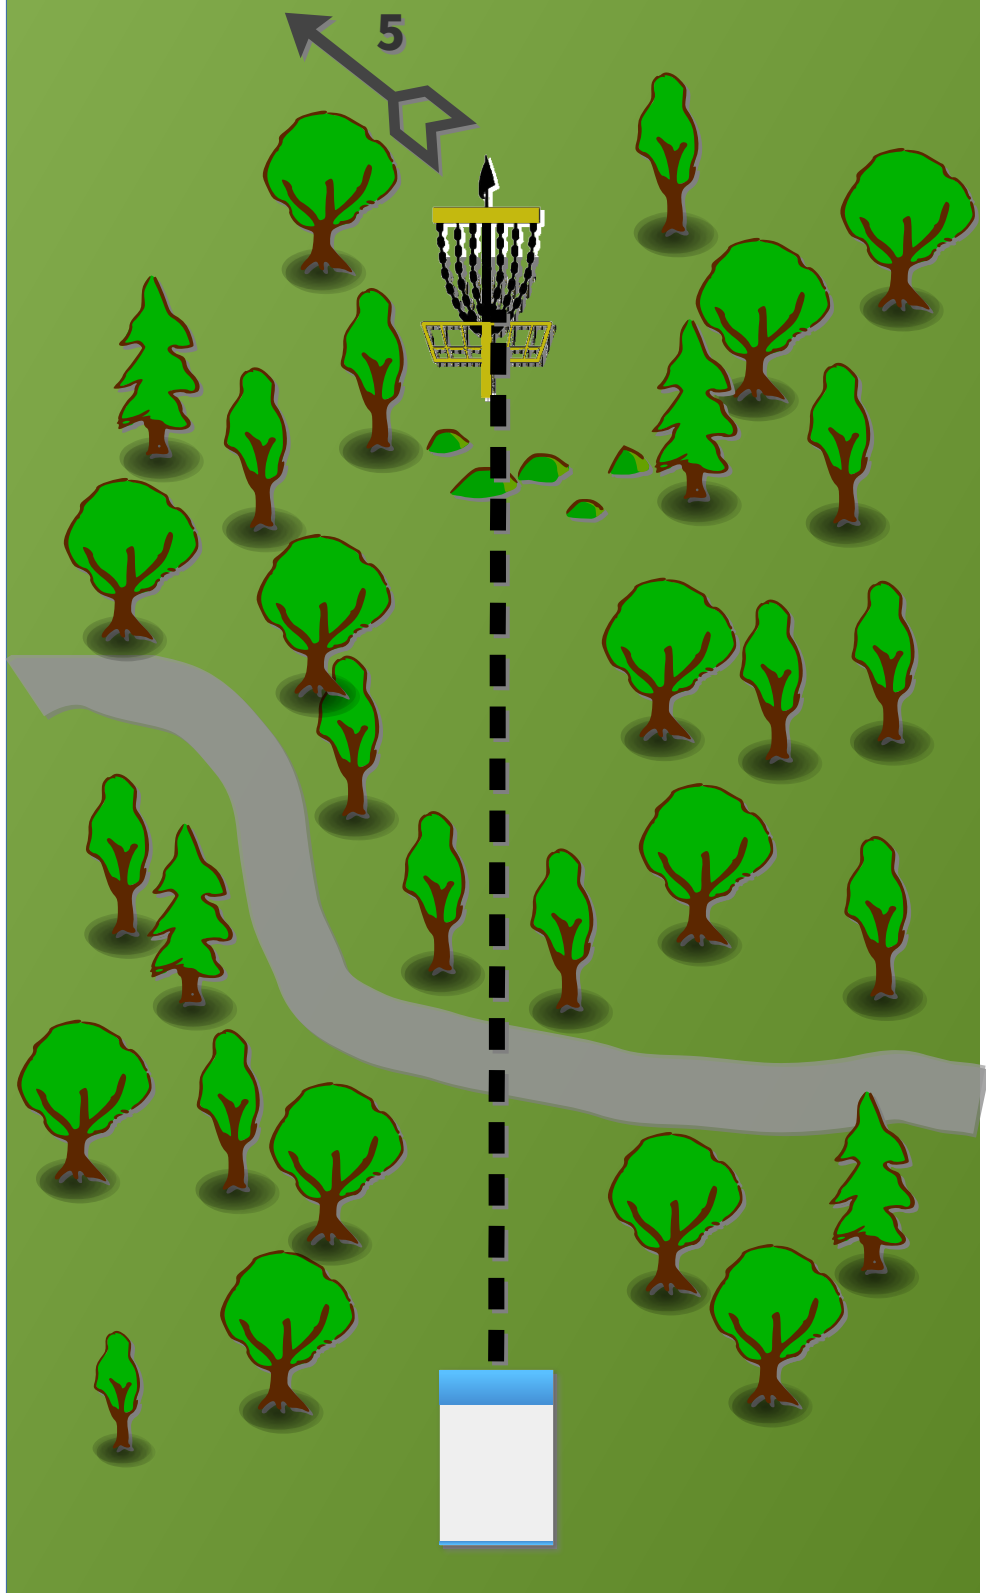

Platak Disc Golf

EAGLE
DISC GOLF KLUB

primorsko
županija goranska