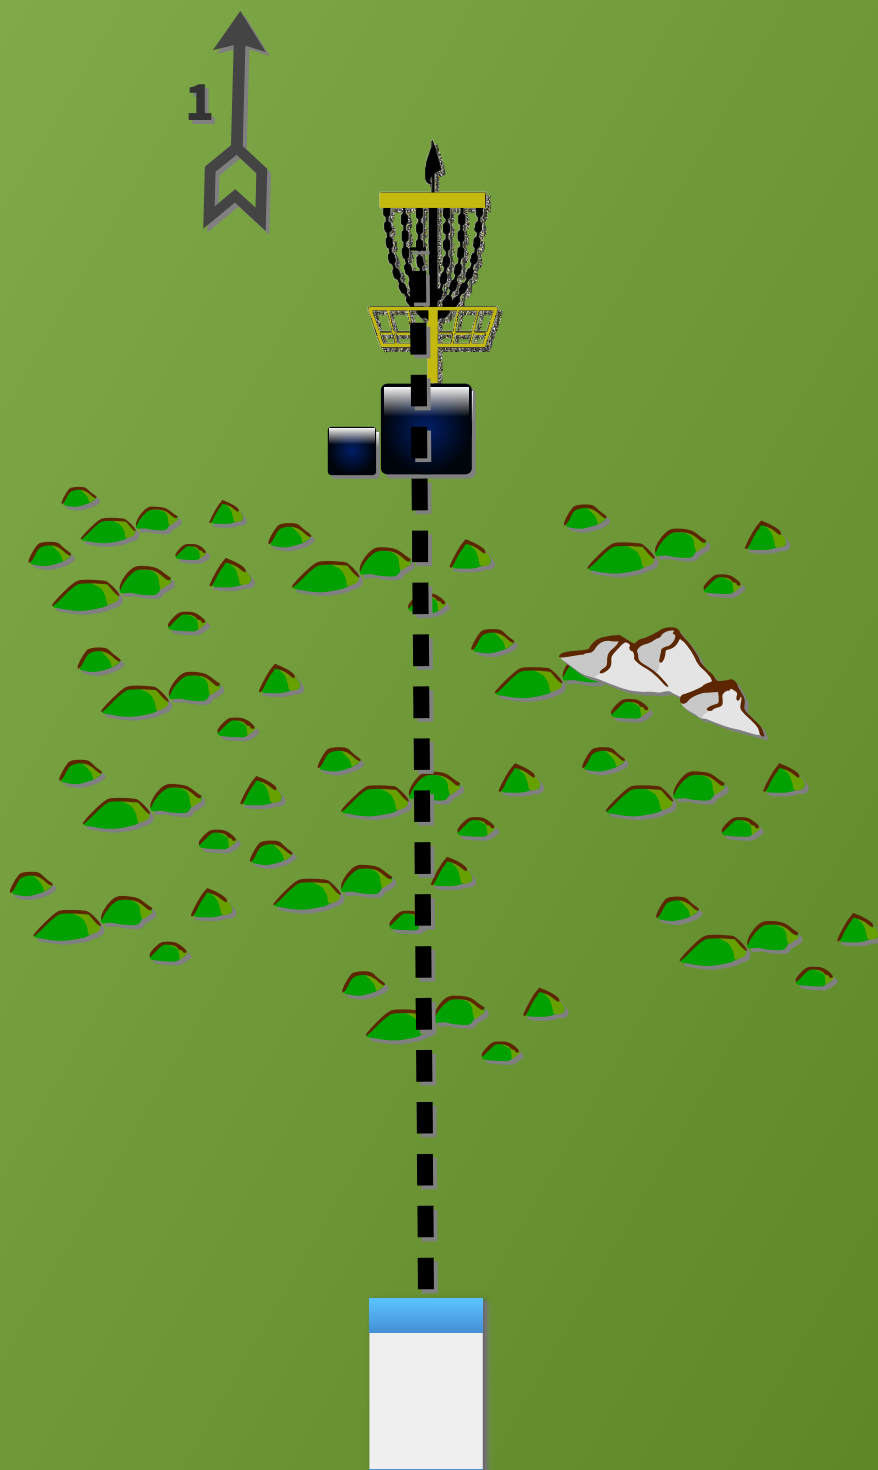

Double island.

If you do not land safe with your first throw, go to the DZ1 with one stroke penalty.

For every miss afterwards, you go to the DZ2.

Once landed safe in the circle, regular OB rules apply.

EAGLE
DISC GOLF KLUB

primorsko
županija goranska

Platak Disc Golf

18

PAR 3

58m

Podignuti koš – sretno!

U prolazu prema stazi 1, upozorite ljude na diskove ukoliko sjede na klupi ispod bora.

Elevated basket – have fun!

On your way to the Tee 1, check the picnic table under the pine tree and warn people for flying discs if they are using the table.

Platak Disc Golf

EAGLE
DISC GOLF KLUB

primorsko
županija goranska