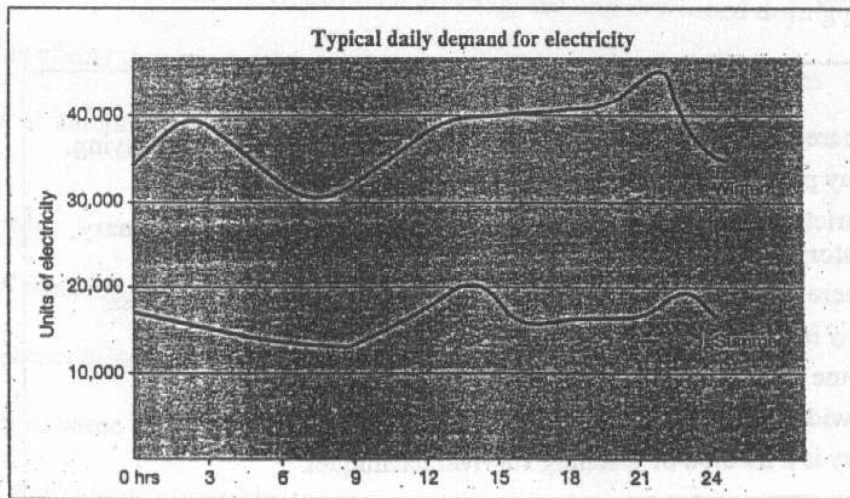

KUMON STUDIES

www.kumonstudies.com

IELTS Online Review Service
by
www.kumonstudies.com

Test 2

WRITING TASK 1

You should spend about 20 minutes on this task.

The graph below shows the demand for electricity in England during typical days in winter and summer. The pie chart shows how electricity is used in an average English home.

Summarise the information by selecting and reporting the main features, and make comparisons where relevant.

Write at least 150 words.