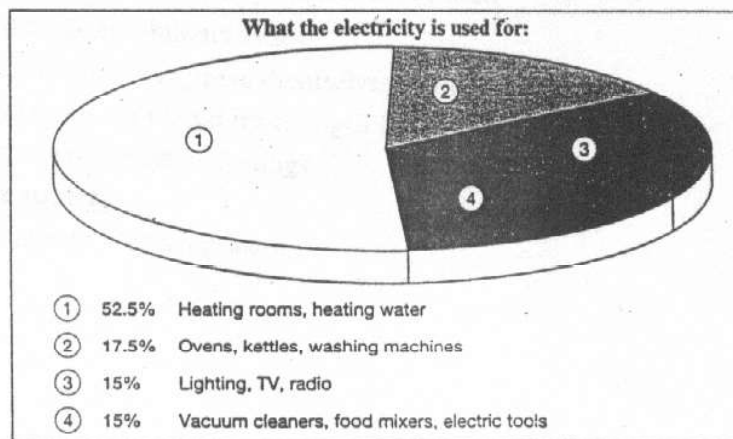

KUMON STUDIES

www.kumonstudies.com

IELTS Online Review Service
by
www.kumonstudies.com

Test 2

WRITING TASK 1

You should spend about 20 minutes on this task.

The graph below shows the demand for electricity in England during typical days in winter and summer. The pie chart shows how electricity is used in an average English home.

Summarise the information by selecting and reporting the main features, and make comparisons where relevant.

Write at least 150 words.