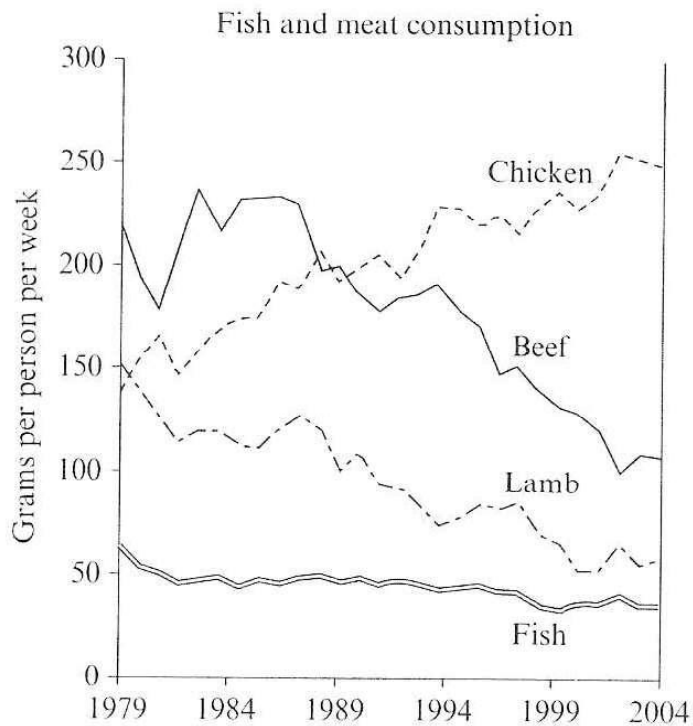

TRIN

WRITING TASK 1

You should spend about 20 minutes on this task.

The graph below shows the consumption of fish and some different kinds of meat in a European country between 1979 and 2004.

Summarise the information by selecting and reporting the main features, and make comparisons where relevant.

Write at least 150 words.