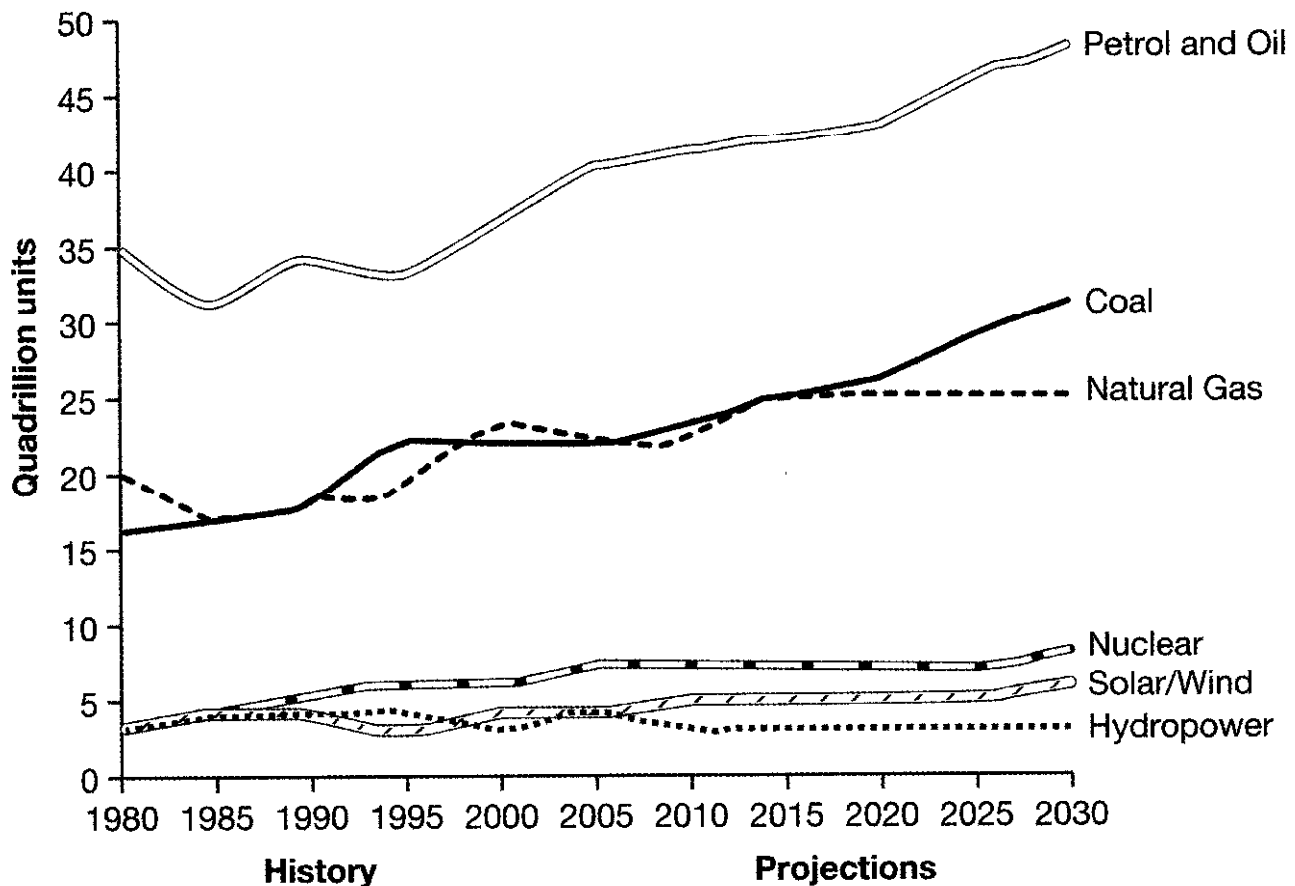

KUMON STUDIES

www.kumonstudies.com

IELTS Online Review Service
by
www.kumonstudies.com

WRITING TASK 1

You should spend about 20 minutes on this task.

The graph below gives information from a 2008 report about consumption of energy in the USA since 1980 with projections until 2030.

Summarise the information by selecting and reporting the main features, and make comparisons where relevant.

Write at least 150 words.

U.S. Energy Consumption by Fuel (1980–2030)

WRITING TASK 2

You should spend about 40 minutes on this task.