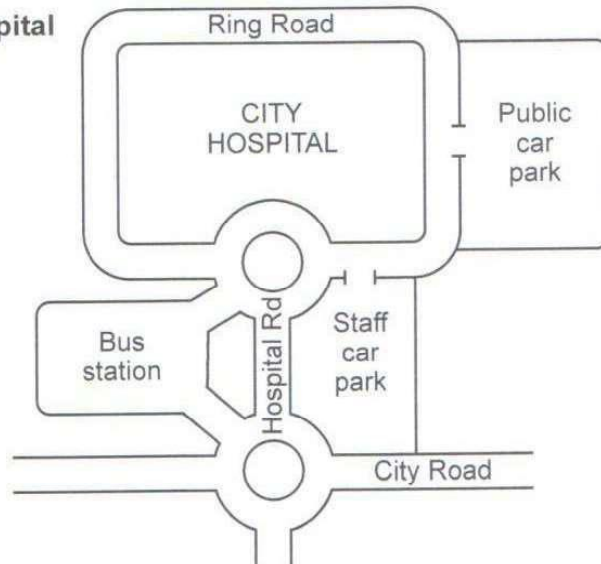

KUMON STUDIES

www.kumonstudies.com

IELTS Online Review Service
by
www.kumonstudies.com

WRITING TASK 1

You should spend about 20 minutes on this task.

The two maps below show road access to a city hospital in 2007 and in 2010.

Summarise the information by selecting and reporting the main features, and make comparisons where relevant.

Write at least 150 words. [FB.com/LouisQuangVo](https://www.facebook.com/LouisQuangVo)