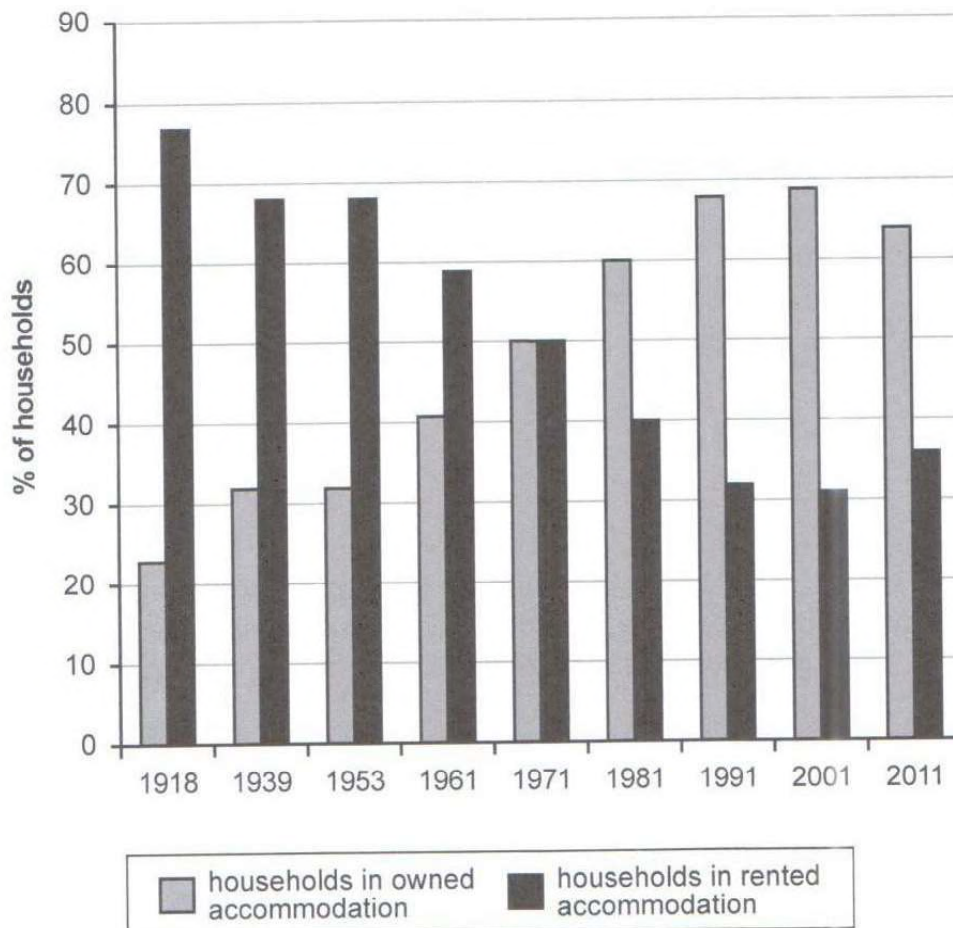

KUMON STUDIES

www.kumonstudies.com

IELTS Online Review Service
by
www.kumonstudies.com

Writing

WRITING TASK 1

You should spend about 20 minutes on this task.

The chart below shows the percentage of households in owned and rented accommodation in England and Wales between 1918 and 2011.

Summarise the information by selecting and reporting the main features, and make comparisons where relevant.

Write at least 150 words.

**Households owning and renting accommodation
in England and Wales 1918 to 2011**