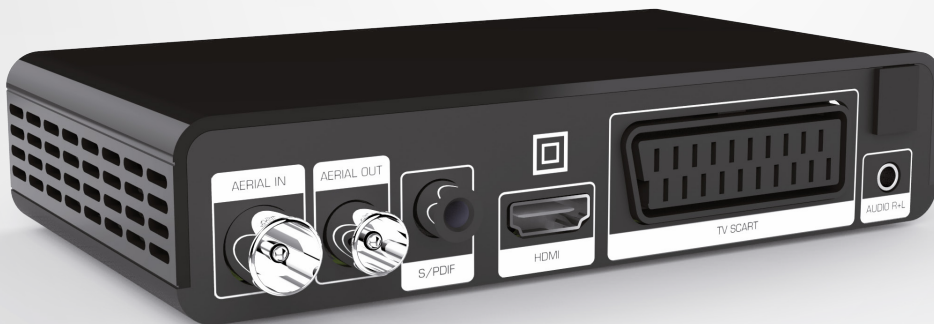

DIGITAL TERRESTRIAL RECEIVER

Digital Terrestrial Receiver for receiving DVB-T2 channels in Europe.

T90 Mini

DVB-T
DVB-T2

MAIN FEATURES

- Fully compliant with SD MPEG4
- Fully compliant with HD MPEG4
- Built-in Dolby Digital and Dolby Digital Plus (E-AC-3) receivers
- Teletext and EPG support
- Movies support
- Music support
- Photo viewer
- TIMESHIFT function - live picture holding and scrolling
- PVR Full HD recording with time programming

Multimedia player

Low power consumption

Digital input

PVR ready

HD

1080 full HD

Dolby Digital audio

DIGITAL TERRESTRIAL RECEIVER

New generation processor of T90 Mini receiver enables effective work in the most demanding conditions. The highest quality picture and sound achieved along the latest Full HD 1080p. technology. PVR function allows to hold and scroll live picture and record them on the disc connected to the fast USB 2.0. joint.