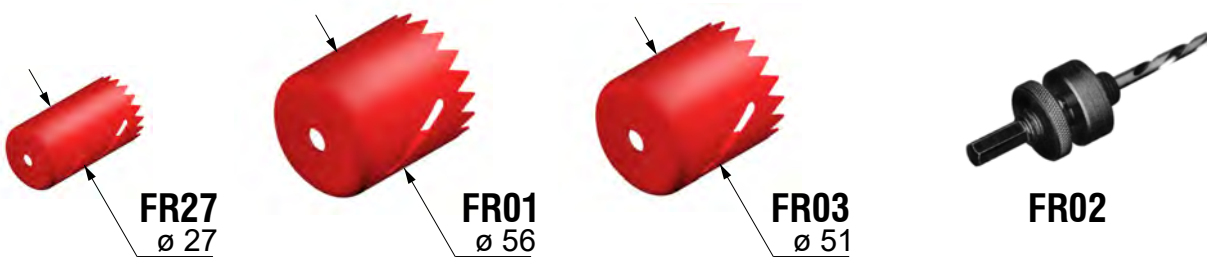

DF15
Dima
per
OMEGA

VIDEO TUTORIAL:

DF07
x ATRA

DF07 MONO
plastic
x ATRA

DF11
x MG 3G

DF11 MONO
plastic
x MG 3G

DF22
x CLASS 5
x Salto
x Iseo
x Evva
x Simons Voss
electronic cylinder

DF22 MONO
plastic

DF25
x Kaba
electronic cylinder

DF03 XL
DF03
DF03 MONO
DF10
DF03MTL HOBBY
DF03MTL MONO
x Standard

DF03XL

DF03

standard per
CISA e MOTTURA

DF03 MONO

plastic
standard per
CISA e MOTTURA

DF03 HOBBY