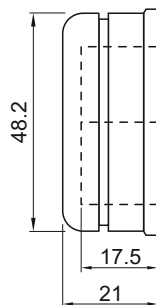

CONTRO DEF

VIDEO

REGOLABILE
Adjustable

CD2100 (x viti M6)
CD2108 (x viti M8)
CD3100 x ATRA

FINITURE / FINISHES

C Cromo lucido Bright chrome	B Bronzo Bronze
T Cromo satinato Satin chrome	BS Bronzo satinato Satin bronze
IT Inox satinato Satin stainless steel	2 PVD Ottone PVD Brass
TT Ottone satinato Satin brass	