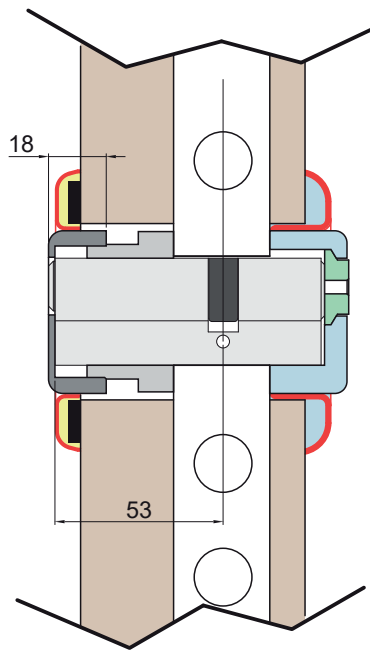

CONTRO DEF

VIDEO

REGOLABILE
Adjustable

CD2100 (x viti M6)
CD2108 (x viti M8)
CD3100 x ATRA

FINITURE / FINISHES

C Cromo lucido Bright chrome	B Bronzo Bronze
T Cromo satinato Satin chrome	BS Bronzo satinato Satin bronze
IT Inox satinato Satin stainless steel	2 PVD Ottone PVD Brass
TT Ottone satinato Satin brass	