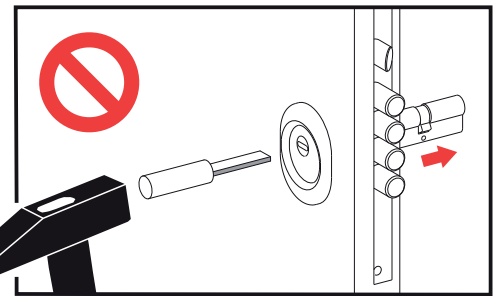

CONTRO DEF

VIDEO

REGOLABILE
Adjustable

CD2100 (x viti M6)
CD2108 (x viti M8)
CD3100 x ATRA

FINITURE / FINISHES

C Cromo lucido Bright chrome	B Bronzo Bronze
T Cromo satinato Satin chrome	BS Bronzo satinato Satin bronze
IT Inox satinato Satin stainless steel	2 PVD Ottone PVD Brass
TT Ottone satinato Satin brass	