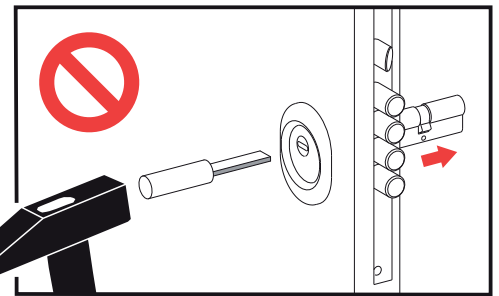

CONTRO DEF

VIDEO

CD2000 (x viti M6)
CD2008 (x viti M8)
CD3000 x ATRA

FINITURE / FINISHES

C Cromo lucido Bright chrome	B Bronzo Bronze
T Cromo satinato Satin chrome	BS Bronzo satinato Satin bronze
IT Inox satinato Satin stainless steel	2 PVD Ottone PVD Brass
TT Ottone satinato Satin brass