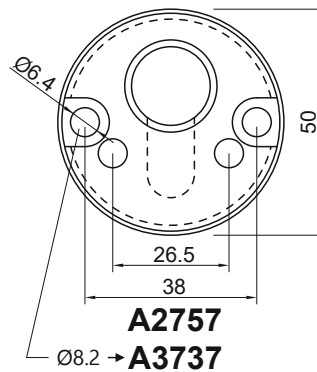

CONTRO DEF

VIDEO

REGOLABILE
Adjustable

CD2100 (x viti M6)
CD2108 (x viti M8)
CD3100 x ATRA

FINITURE / FINISHES

C Cromo lucido Bright chrome	B Bronzo Bronze
T Cromo satinato Satin chrome	BS Bronzo satinato Satin bronze
IT Inox satinato Satin stainless steel	2 PVD Ottone PVD Brass
TT Ottone satinato Satin brass	