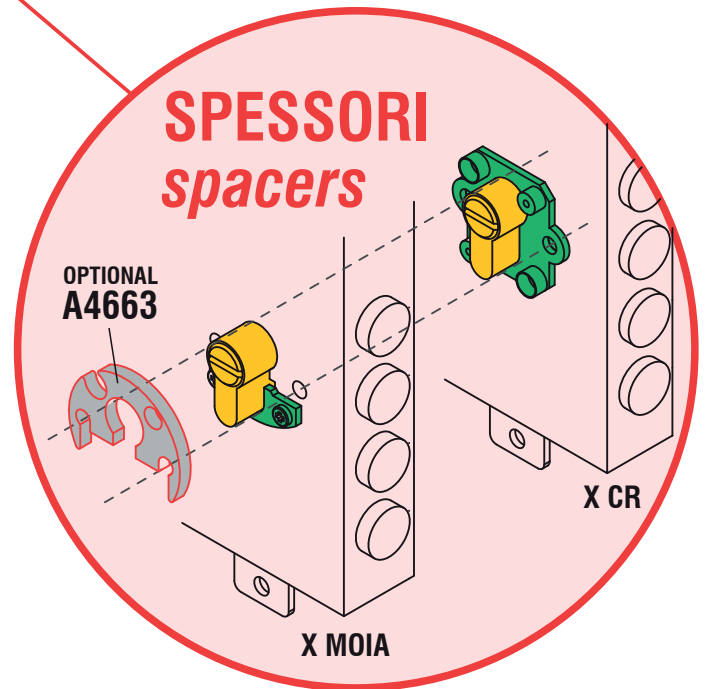

CONTRO DEF

VIDEO

CD2000 (x viti M6)
CD2008 (x viti M8)
CD3000 x ATRA

FINITURE / FINISHES

- | | |
|--|---|
| C Cromo lucido
Bright chrome | B Bronzo
Bronze |
| T Cromo satinato
Satin chrome | BS Bronzo satinato
Satin bronze |
| IT Inox satinato
Satin stainless steel | 2 PVD Ottone
PVD Brass |
| TT Ottone satinato
Satin brass | |

CONTRO DEF

VIDEO

REGOLABILE
Adjustable

CD2100 (x viti M6)
CD2108 (x viti M8)
CD3100 x ATRA

FINITURE / FINISHES

C Cromo lucido Bright chrome	B Bronzo Bronze
T Cromo satinato Satin chrome	BS Bronzo satinato Satin bronze
IT Inox satinato Satin stainless steel	2 PVD Ottone PVD Brass
TT Ottone satinato Satin brass	