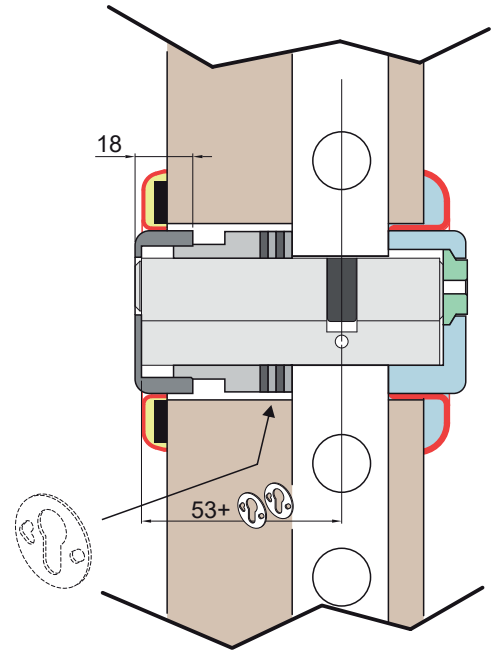

CONTRO DEF

VIDEO

REGOLABILE
Adjustable

CD2100 (x viti M6)
CD2108 (x viti M8)
CD3100 x ATRA

FINITURE / FINISHES

C Cromo lucido Bright chrome	B Bronzo Bronze
T Cromo satinato Satin chrome	BS Bronzo satinato Satin bronze
IT Inox satinato Satin stainless steel	2 PVD Ottone PVD Brass
TT Ottone satinato Satin brass	