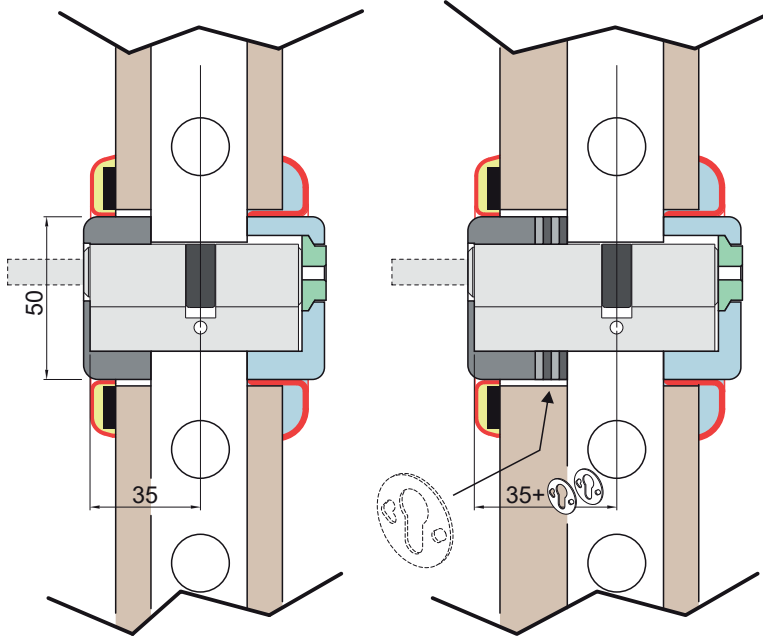

CONTRO DEF

VIDEO

CD2000 (x viti M6)
CD2008 (x viti M8)
CD3000 x ATRA

FINITURE / FINISHES

C Cromo lucido Bright chrome	B Bronzo Bronze
T Cromo satinato Satin chrome	BS Bronzo satinato Satin bronze
IT Inox satinato Satin stainless steel	2 PVD Ottone PVD Brass
TT Ottone satinato Satin brass