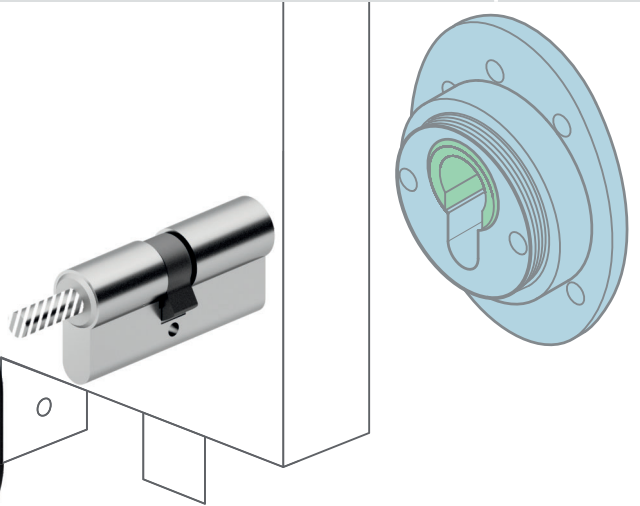

CONTRO DEF

VIDEO

CD2000 (x viti M6)
CD2008 (x viti M8)
CD3000 x ATRA

FINITURE / FINISHES

- | | |
|--|---|
| C Cromo lucido
Bright chrome | B Bronzo
Bronze |
| T Cromo satinato
Satin chrome | BS Bronzo satinato
Satin bronze |
| IT Inox satinato
Satin stainless steel | 2 PVD Ottone
PVD Brass |
| TT Ottone satinato
Satin brass | |

CONTRO DEF

VIDEO

REGOLABILE
Adjustable

CD2100 (x viti M6)
CD2108 (x viti M8)
CD3100 x ATRA

FINITURE / FINISHES

C Cromo lucido Bright chrome	B Bronzo Bronze
T Cromo satinato Satin chrome	BS Bronzo satinato Satin bronze
IT Inox satinato Satin stainless steel	2 PVD Ottone PVD Brass
TT Ottone satinato Satin brass	