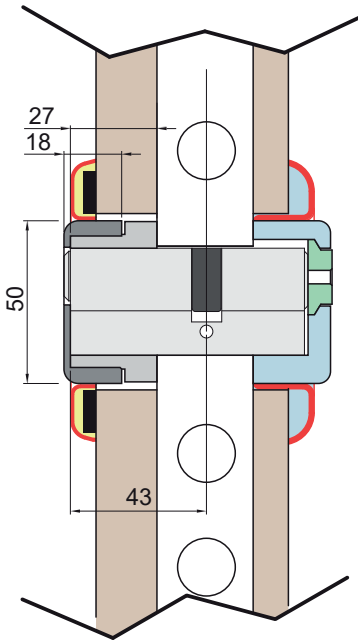

CONTRO DEF

VIDEO

REGOLABILE
Adjustable

CD2100 (x viti M6)
CD2108 (x viti M8)
CD3100 x ATRA

FINITURE / FINISHES

C Cromo lucido Bright chrome	B Bronzo Bronze
T Cromo satinato Satin chrome	BS Bronzo satinato Satin bronze
IT Inox satinato Satin stainless steel	2 PVD Ottone PVD Brass
TT Ottone satinato Satin brass	