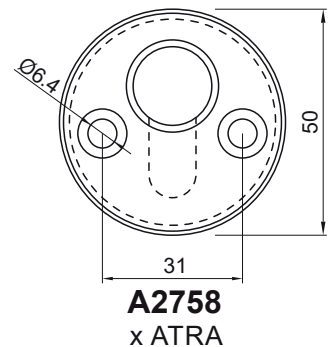

CONTRO DEF

VIDEO

REGOLABILE
Adjustable

CD2100 (x viti M6)
CD2108 (x viti M8)
CD3100 x ATRA

FINITURE / FINISHES

C Cromo lucido Bright chrome	B Bronzo Bronze
T Cromo satinato Satin chrome	BS Bronzo satinato Satin bronze
IT Inox satinato Satin stainless steel	2 PVD Ottone PVD Brass
TT Ottone satinato Satin brass	