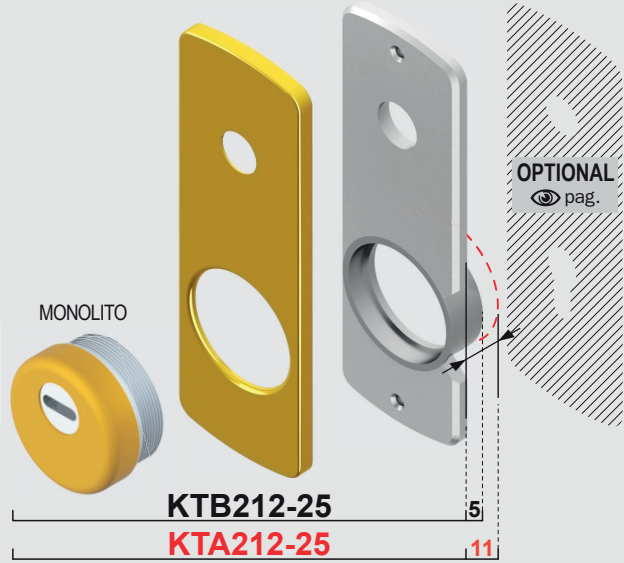

- | | | |
|----------------------------------|------------------------------------|---|
| Ⓒ Cromo lucido
Bright Chrome | ⒷS Bronzo satinato
Satin Bronze | Ⓘ Inox satinato
Satin S.Steel |
| Ⓓ Cromo satinato
Satin Chrome | Ⓕ Ottone lucido
Bright Brass | Ⓣ Oro anodizzato
Anodized Gold |
| Ⓑ Bronzo
Bronze | Ⓖ PVD Ottone
PVD Brass | Ⓢ Argento anodizzato
Anodized Silver |

X STANDARD

DIAMOND
PAT. PEND.

25 MA3536

MONOLITO KRYPTON
PAT. PEND.

20 MA3633
25 MA3527
35 MA3626
45 MA3628

MONOLITO
PAT. PEND.

20 MA2371
25 MA2665
35 MA1927
45 MA2702

MAG ROUND
PAT. PEND.

20 MR12920 MR29820
25 MR12925 MR29825
35 MR12935
45 MR12945

MRM27
PAT. PEND.

20 MR12720 MR27820
25 MR12725 MR27825
35 MR12735
45 MR12745

MAG3G
PAT. PEND.

20 3G220 3G820
25 3G225
35 3G235

MAG4GN
PAT. PEND.

20 4GN220
25 4GN225 4GN825
35 4GN235