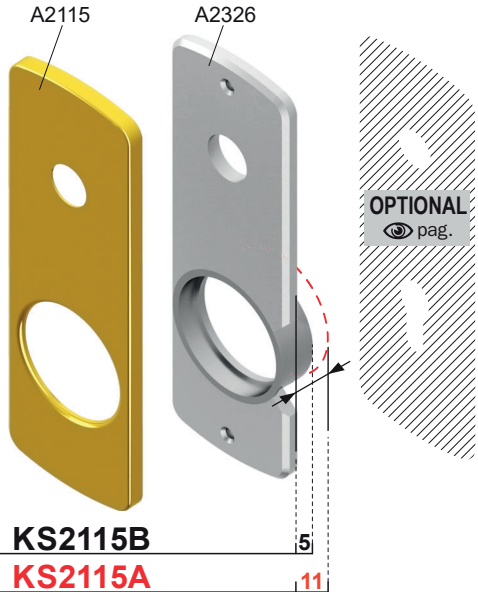

FILETTATO

FINITURE
FINISHES

KS2115B
KS2115A

KS2271B
KS2271A

DIAMOND
PAT. PEND.

25 MA3535

MONOLITO KRIPTON
PAT. PEND.

20 MA3634
25 MA3526
35 MA3625
45 MA3627

MONOLITO
PAT. PEND.

20 MA2372
25 MA2731
35 MA1928
45

MAG ROUND
PAT. PEND.
PAG 74

20 MR13920..
25 MR13925..
35 MR13935..
45

MRM27
PAT. PEND.

20 MR13720..
25 MR13725..
35 MR13735..
45

MAG3G
PAT. PEND.

20 3G320..
25 3G325..
35 3G335..
45

MAG4GN
PAT. PEND.

20 4GN320..
25 4GN325..
35 4GN335..
45

- C** Cromo lucido / Bright Chrome
- T** Cromo satinato / Satin Chrome
- B** Bronzo / Bronze
- 2** PVD Ottone / PVD Brass
- TT** Ottone satinato / Satin Brass
- BS** Bronzo satinato / Satin Bronze
- IT** Inox satinato / Stainless steel