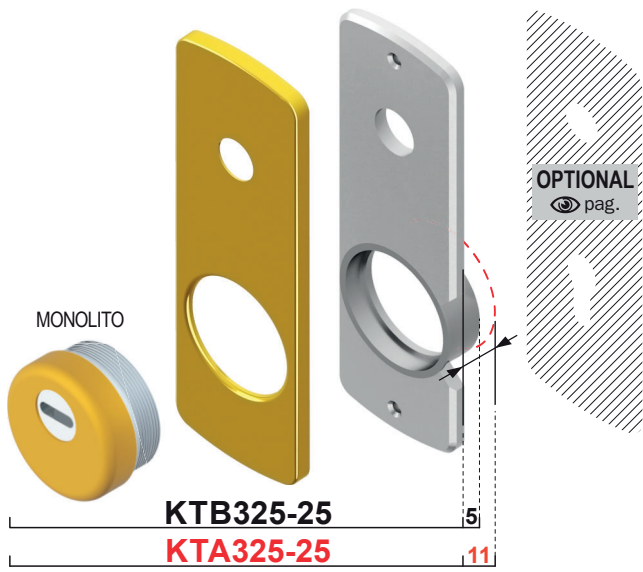

FILETTATO

FINITURE
FINISHES

KS2115B
KS2115A

KS2271B
KS2271A

DIAMOND
PAT. PEND.

25 MA3535

MONOLITO KRIPTON
PAT. PEND.

20 MA3634
25 MA3526
35 MA3625
45 MA3627

MONOLITO
PAT. PEND.

20 MA2372
25 MA2731
35 MA1928
45

MAG ROUND
PAT. PEND.
PAG 74

20 MR13920..
25 MR13925..
35 MR13935..
45

MRM27
PAT. PEND.

20 MR13720..
25 MR13725..
35 MR13735..
45

MAG3G
PAT. PEND.

20 3G320..
25 3G325..
35 3G335..
45

MAG4GN
PAT. PEND.

20 4GN320..
25 4GN325..
35 4GN335..
45

- C** Cromo lucido / Bright Chrome
- T** Cromo satinato / Satin Chrome
- B** Bronzo / Bronze
- 2** PVD Ottone / PVD Brass
- TT** Ottone satinato / Satin Brass
- BS** Bronzo satinato / Satin Bronze
- IT** Inox satinato / Stainless steel