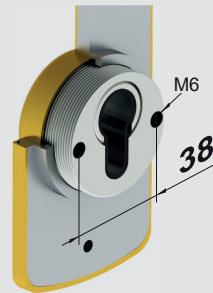

**X STANDARD  
X FIAM**

**X FIAM  
74.4**

**X FIAM  
74.4**

**FINITURE FINISHES**

**DIAMOND**  
PAT. PEND.

25 MA3536

**MONOLITO KRYPTON**  
PAT. PEND.

20 MA3633  
25 MA3527  
35 MA3626  
45 MA3628

**MONOLITO**  
PAT. PEND.

20 MA2371  
25 MA2665  
35 MA1927  
45 MA2702

**MAG ROUND**  
PAT. PEND.

20 MR12920 MR29820  
25 MR12925 MR29825  
35 MR12935  
45 MR12945

**MRM27**  
PAT. PEND.

20 MR12720 MR27820  
25 MR12725 MR27825  
35 MR12735  
45 MR12745

**MAG3G**  
PAT. PEND.

20 3G220 3G820  
25 3G225  
35 3G235

**MAG4GN**  
PAT. PEND.

20 4GN220  
25 4GN225  
35 4GN235 4GN825

- C** Cromo lucido / Bright Chrome
- T** Cromo satinato / Satin Chrome
- B** Bronzo / Bronze
- 2** PVD Ottone / PVD Brass
- TT** Ottone satinato / Satin Brass
- BS** Bronzo satinato / Satin Bronze
- IT** Inox satinato / Stainless steel