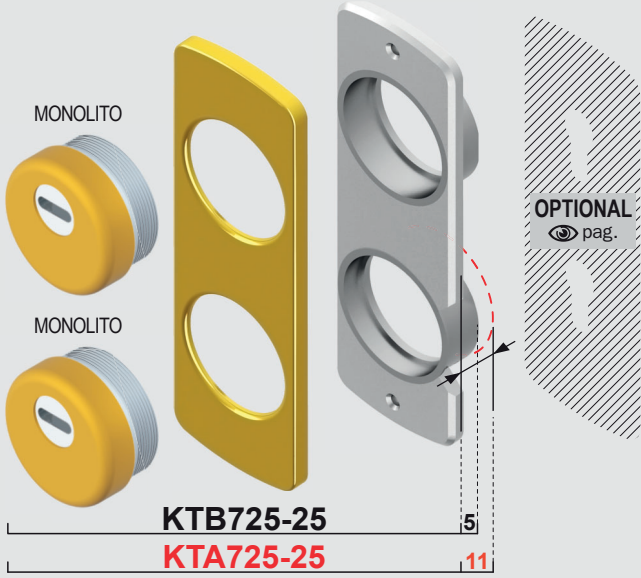

**X STANDARD  
X FIAM**

**X FIAM  
74.4**

**X FIAM  
74.4**

**FINITURE FINISHES**

**DIAMOND**  
PAT. PEND.

25 MA3536

**MONOLITO KRYPTON**  
PAT. PEND.

20 MA3633  
25 MA3527  
35 MA3626  
45 MA3628

**MONOLITO**  
PAT. PEND.

20 MA2371  
25 MA2665  
35 MA1927  
45 MA2702

**MAG ROUND**  
PAT. PEND.

20 MR12920 MR29820  
25 MR12925 MR29825  
35 MR12935  
45 MR12945

**MRM27**  
PAT. PEND.

20 MR12720 MR27820  
25 MR12725 MR27825  
35 MR12735  
45 MR12745

**MAG3G**  
PAT. PEND.

20 3G220 3G820  
25 3G225  
35 3G235

**MAG4GN**  
PAT. PEND.

20 4GN220  
25 4GN225  
35 4GN235 4GN825

- C** Cromo lucido / Bright Chrome
- T** Cromo satinato / Satin Chrome
- B** Bronzo / Bronze
- 2** PVD Ottone / PVD Brass
- TT** Ottone satinato / Satin Brass
- BS** Bronzo satinato / Satin Bronze
- IT** Inox satinato / Stainless steel