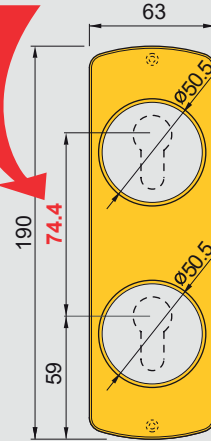

**X STANDARD  
X FIAM**

**X FIAM  
74.4**

**X FIAM  
74.4**

**FINITURE FINISHES**

**DIAMOND**  
PAT. PEND.

25 MA3536

**MONOLITO KRYPTON**  
PAT. PEND.

20 MA3633  
25 MA3527  
35 MA3626  
45 MA3628

**MONOLITO**  
PAT. PEND.

20 MA2371  
25 MA2665  
35 MA1927  
45 MA2702

**MAG ROUND**  
PAT. PEND.

20 MR12920 MR29820  
25 MR12925 MR29825  
35 MR12935  
45 MR12945

**MRM27**  
PAT. PEND.

20 MR12720 MR27820  
25 MR12725 MR27825  
35 MR12735  
45 MR12745

**MAG3G**  
PAT. PEND.

20 3G220 3G820  
25 3G225  
35 3G235

**MAG4GN**  
PAT. PEND.

20 4GN220  
25 4GN225  
35 4GN235 4GN825

- C** Cromo lucido / Bright Chrome
- T** Cromo satinato / Satin Chrome
- B** Bronzo / Bronze
- 2** PVD Ottone / PVD Brass
- TT** Ottone satinato / Satin Brass
- BS** Bronzo satinato / Satin Bronze
- IT** Inox satinato / Stainless steel