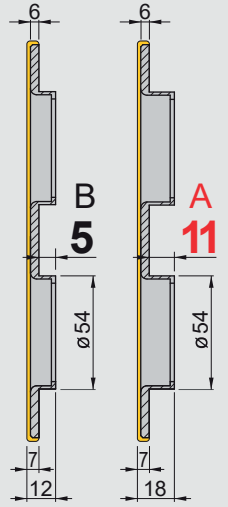

**X STANDARD  
X FIAM**

**X FIAM  
74.4**

**X FIAM  
74.4**

**FINITURE FINISHES**

**DIAMOND**  
PAT. PEND.

25 MA3536

**MONOLITO KRYPTON**  
PAT. PEND.

20 MA3633  
25 MA3527  
35 MA3626  
45 MA3628

**MONOLITO**  
PAT. PEND.

20 MA2371  
25 MA2665  
35 MA1927  
45 MA2702

**MAG ROUND**  
PAT. PEND.

20 MR12920 MR29820  
25 MR12925 MR29825  
35 MR12935  
45 MR12945

**MRM27**  
PAT. PEND.

20 MR12720 MR27820  
25 MR12725 MR27825  
35 MR12735  
45 MR12745

**MAG3G**  
PAT. PEND.

20 3G220 3G820  
25 3G225  
35 3G235

**MAG4GN**  
PAT. PEND.

20 4GN220  
25 4GN225  
35 4GN235 4GN825

- C** Cromo lucido / Bright Chrome
- T** Cromo satinato / Satin Chrome
- B** Bronzo / Bronze
- 2** PVD Ottone / PVD Brass
- TT** Ottone satinato / Satin Brass
- BS** Bronzo satinato / Satin Bronze
- IT** Inox satinato / Stainless steel