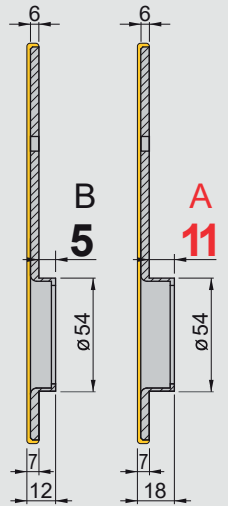

**X STANDARD  
X FIAM**

**X FIAM  
74.4**

**X FIAM  
74.4**

**FINITURE FINISHES**

**DIAMOND**  
PAT. PEND.

25 MA3536

**MONOLITO KRYPTON**  
PAT. PEND.

20 MA3633  
25 MA3527  
35 MA3626  
45 MA3628

**MONOLITO**  
PAT. PEND.

20 MA2371  
25 MA2665  
35 MA1927  
45 MA2702

**MAG ROUND**  
PAT. PEND.

20 MR12920 MR29820  
25 MR12925 MR29825  
35 MR12935  
45 MR12945

**MRM27**  
PAT. PEND.

20 MR12720 MR27820  
25 MR12725 MR27825  
35 MR12735  
45 MR12745

**MAG3G**  
PAT. PEND.

20 3G220 3G820  
25 3G225  
35 3G235

**MAG4GN**  
PAT. PEND.

20 4GN220  
25 4GN225  
35 4GN235 4GN825

- C** Cromo lucido / Bright Chrome
- T** Cromo satinato / Satin Chrome
- B** Bronzo / Bronze
- 2** PVD Ottone / PVD Brass
- TT** Ottone satinato / Satin Brass
- BS** Bronzo satinato / Satin Bronze
- IT** Inox satinato / Stainless steel