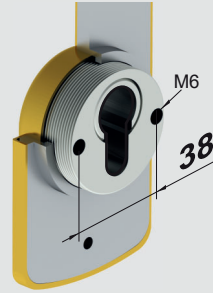

**X STANDARD  
X FIAM**

**X FIAM  
74.4**

**X FIAM  
74.4**

**FINITURE FINISHES**

**DIAMOND**  
PAT. PEND.

25 MA3536

**MONOLITO KRYPTON**  
PAT. PEND.

20 MA3633  
25 MA3527  
35 MA3626  
45 MA3628

**MONOLITO**  
PAT. PEND.

20 MA2371  
25 MA2665  
35 MA1927  
45 MA2702

**MAG ROUND**  
PAT. PEND.

20 MR12920 MR29820  
25 MR12925 MR29825  
35 MR12935  
45 MR12945

**MRM27**  
PAT. PEND.

20 MR12720 MR27820  
25 MR12725 MR27825  
35 MR12735  
45 MR12745

**MAG3G**  
PAT. PEND.

20 3G220 3G820  
25 3G225  
35 3G235

**MAG4GN**  
PAT. PEND.

20 4GN220  
25 4GN225  
35 4GN235 4GN825

- C** Cromo lucido / Bright Chrome
- T** Cromo satinato / Satin Chrome
- B** Bronzo / Bronze
- 2** PVD Ottone / PVD Brass
- TT** Ottone satinato / Satin Brass
- BS** Bronzo satinato / Satin Bronze
- IT** Inox satinato / Stainless steel