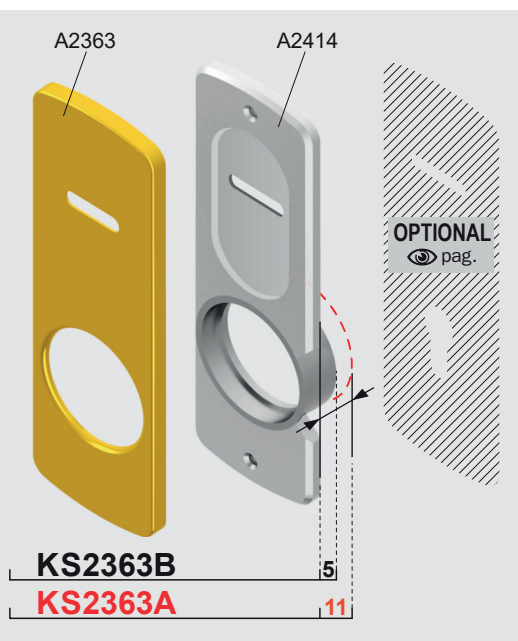

**X STANDARD  
X FIAM**

**X FIAM  
74.4**

**X FIAM  
74.4**

**FINITURE FINISHES**

**DIAMOND**  
PAT. PEND.

25 MA3536

**MONOLITO KRYPTON**  
PAT. PEND.

20 MA3633  
25 MA3527  
35 MA3626  
45 MA3628

**MONOLITO**  
PAT. PEND.

20 MA2371  
25 MA2665  
35 MA1927  
45 MA2702

**MAG ROUND**  
PAT. PEND.

20 MR12920 MR29820  
25 MR12925 MR29825  
35 MR12935  
45 MR12945

**MRM27**  
PAT. PEND.

20 MR12720 MR27820  
25 MR12725 MR27825  
35 MR12735  
45 MR12745

**MAG3G**  
PAT. PEND.

20 3G220 3G820  
25 3G225  
35 3G235

**MAG4GN**  
PAT. PEND.

20 4GN220  
25 4GN225  
35 4GN235 4GN825

- C** Cromo lucido / Bright Chrome
- T** Cromo satinato / Satin Chrome
- B** Bronzo / Bronze
- 2** PVD Ottone / PVD Brass
- TT** Ottone satinato / Satin Brass
- BS** Bronzo satinato / Satin Bronze
- IT** Inox satinato / Stainless steel