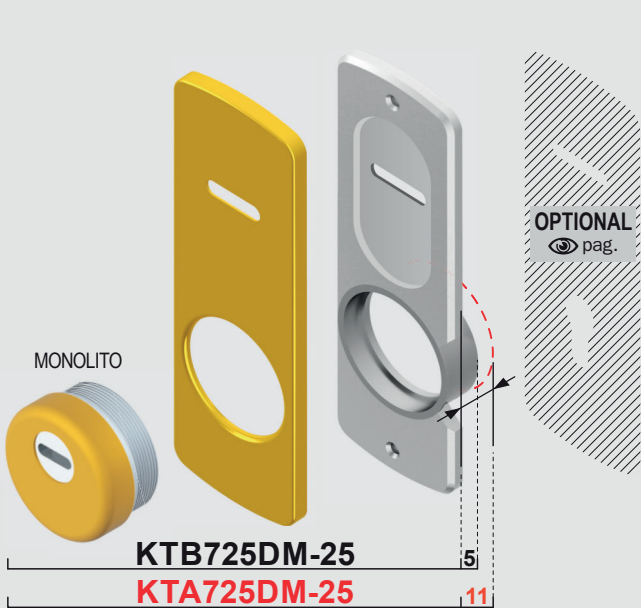

**X STANDARD  
X FIAM**

**X FIAM  
74.4**

**X FIAM  
74.4**

**FINITURE FINISHES**

**DIAMOND**  
PAT. PEND.

25 MA3536

**MONOLITO KRYPTON**  
PAT. PEND.

20 MA3633  
25 MA3527  
35 MA3626  
45 MA3628

**MONOLITO**  
PAT. PEND.

20 MA2371  
25 MA2665  
35 MA1927  
45 MA2702

**MAG ROUND**  
PAT. PEND.

20 MR12920 MR29820  
25 MR12925 MR29825  
35 MR12935  
45 MR12945

**MRM27**  
PAT. PEND.

20 MR12720 MR27820  
25 MR12725 MR27825  
35 MR12735  
45 MR12745

**MAG3G**  
PAT. PEND.

20 3G220 3G820  
25 3G225  
35 3G235

**MAG4GN**  
PAT. PEND.

20 4GN220  
25 4GN225  
35 4GN235 4GN825

- C** Cromo lucido / Bright Chrome
- T** Cromo satinato / Satin Chrome
- B** Bronzo / Bronze
- 2** PVD Ottone / PVD Brass
- TT** Ottone satinato / Satin Brass
- BS** Bronzo satinato / Satin Bronze
- IT** Inox satinato / Stainless steel