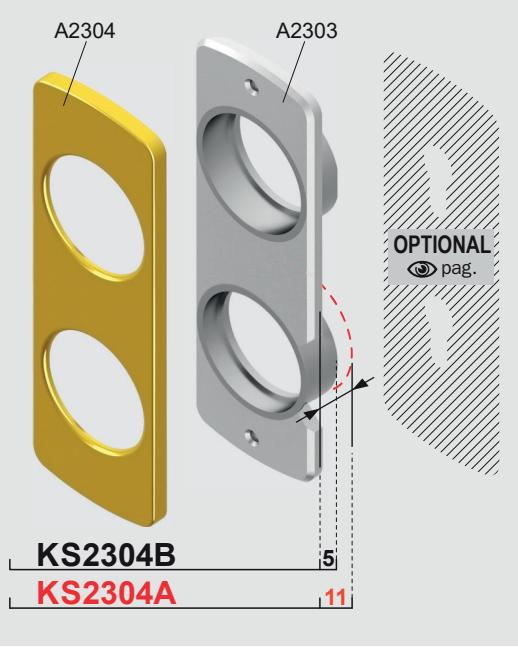

**X STANDARD  
X FIAM**

**X FIAM  
74.4**

**X FIAM  
74.4**

**FINITURE FINISHES**

**DIAMOND**  
PAT. PEND.

25 MA3536

**MONOLITO KRYPTON**  
PAT. PEND.

20 MA3633  
25 MA3527  
35 MA3626  
45 MA3628

**MONOLITO**  
PAT. PEND.

20 MA2371  
25 MA2665  
35 MA1927  
45 MA2702

**MAG ROUND**  
PAT. PEND.

20 MR12920 MR29820  
25 MR12925 MR29825  
35 MR12935  
45 MR12945

**MRM27**  
PAT. PEND.

20 MR12720 MR27820  
25 MR12725 MR27825  
35 MR12735  
45 MR12745

**MAG3G**  
PAT. PEND.

20 3G220 3G820  
25 3G225  
35 3G235

**MAG4GN**  
PAT. PEND.

20 4GN220  
25 4GN225  
35 4GN235 4GN825

- C** Cromo lucido / Bright Chrome
- T** Cromo satinato / Satin Chrome
- B** Bronzo / Bronze
- 2** PVD Ottone / PVD Brass
- TT** Ottone satinato / Satin Brass
- BS** Bronzo satinato / Satin Bronze
- IT** Inox satinato / Stainless steel