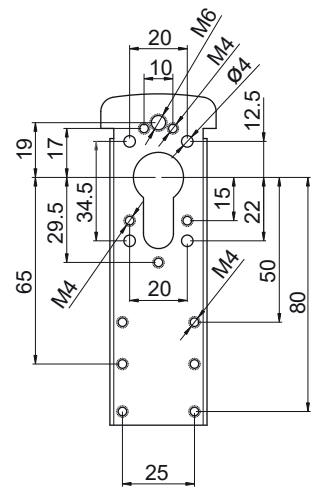

PAT. PEND.

- W Bianco RAL 9010
White RAL 9010
- C Cromo lucido
Bright chrome
- T Cromo satinato
Satin chrome
- 6 Argento anodizzato
Anodized silver
- IT Inox satinato
Satin stainless steel

- N Nero
Black
- 8 PVD Nero lucido
PVD Bright black
- T8 PVD Nero antracite
PVD Satin black
- B Bronzo
Bronze
- BS Bronzo satinato
Satin bronze

Max.mm 12