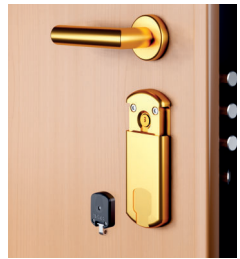

MG310..WZ
MG3105WZ (HIGH SECURITY)

MG310..WR
MG3105WR (HIGH SECURITY)

MG310..W
MG3105W (HIGH SECURITY)

- C Cromo lucido
Bright chrome
- T Cromo satinato
Satin chrome
- B Bronzo
Bronze
- 2 PVD Ottone
PVD Brass
- BS Bronzo satinato
Satin bronze

Spessori disponibili:
Available spacers:
3mm