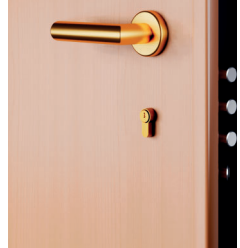

MG310..WZ
MG3105WZ (HIGH SECURITY)

MG310..WR
MG3105WR (HIGH SECURITY)

MG310..W
MG3105W (HIGH SECURITY)

- C Cromo lucido
Bright chrome
- T Cromo satinato
Satin chrome
- B Bronzo
Bronze
- 2 PVD Ottone
PVD Brass
- BS Bronzo satinato
Satin bronze

Spessori disponibili:
Available spacers:
3mm