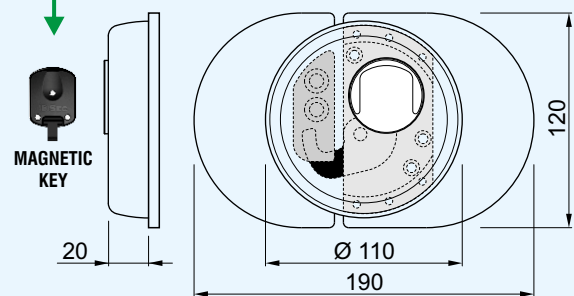

MG845KM

MAGNETIC KEY

Antipicking magnetic lock

MG845KXL

MAGNETIC KEY

Antipicking magnetic lock

OPTIONAL - KT5179 CONTRO - PIASTRE INTERNE