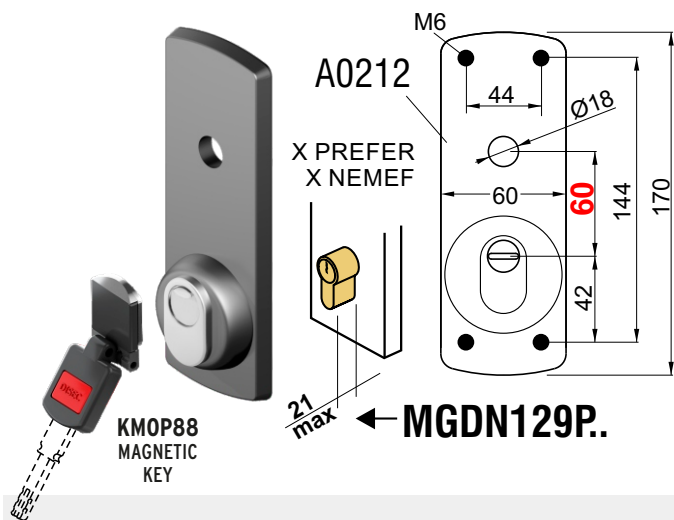

**MAGNETIC LOCK PROTECTION**

**CONTROLLO ACCESSI - Access control**

**N** Nero  
Black

Accessori  
Accessories **KT018**