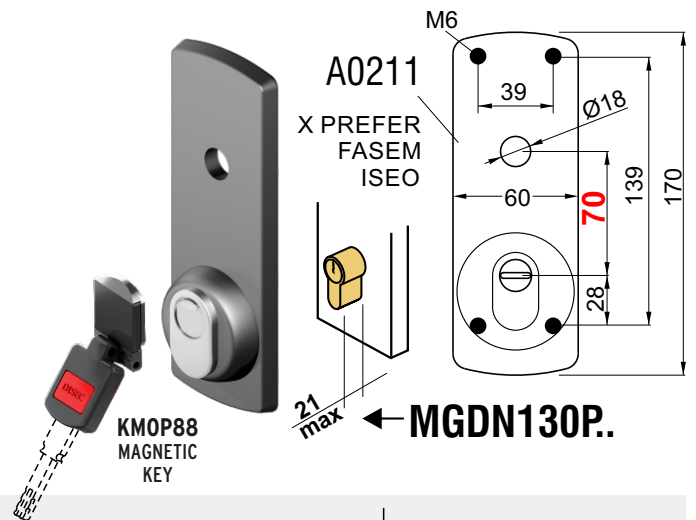

**MAGNETIC LOCK PROTECTION**

**CONTROLLO ACCESSI - Access control**

**N** Nero  
Black

Accessori  
Accessories **KT018**