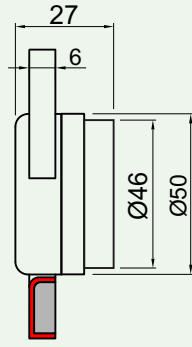

KMOP3GMR
MAGNETIC KEY

INOX
SAT

3G
4G
MR129
MR125
MR500

KT3485

MAGNETIC LOCK PROTECTION

MR500KP
MR503KP
X ATRA

KMOP3GMR
MAGNETIC KEY

INOX
SAT