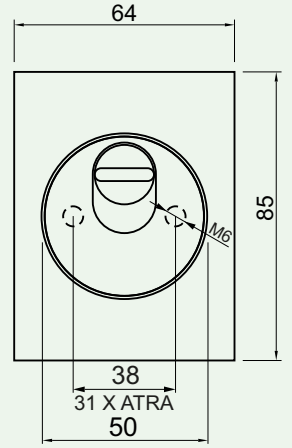

KMOP3GMR
MAGNETIC KEY

INOX
SAT

3G
4G
MR129
MR125
MR500

KT3485

MAGNETIC LOCK PROTECTION

MR500KP
MR503KP
X ATRA

KMOP3GMR
MAGNETIC KEY

INOX
SAT