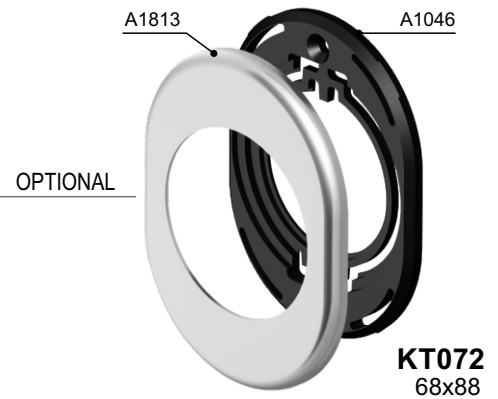

FINITURE / FINISHES

- ② Inox PVD gold color
- Ⓜ Inox satin