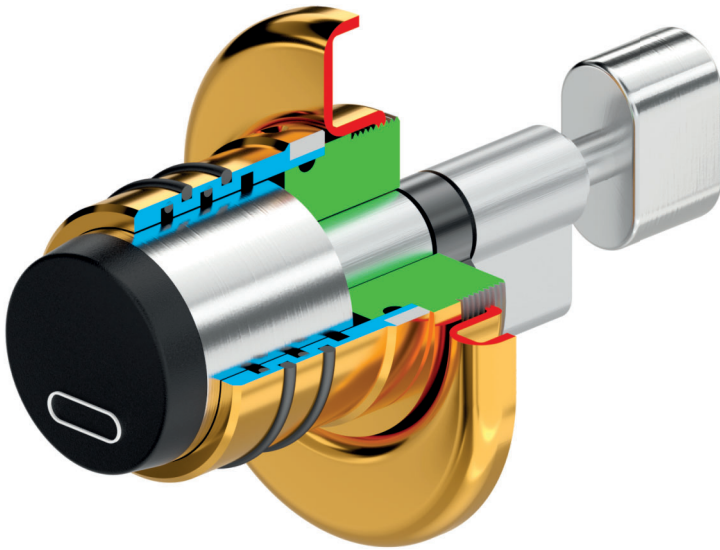

INOX

X EVVA

XE620
XE630 X ATRA

FINITURE / FINISHES

- Inox PVD gold color
- Inox satin