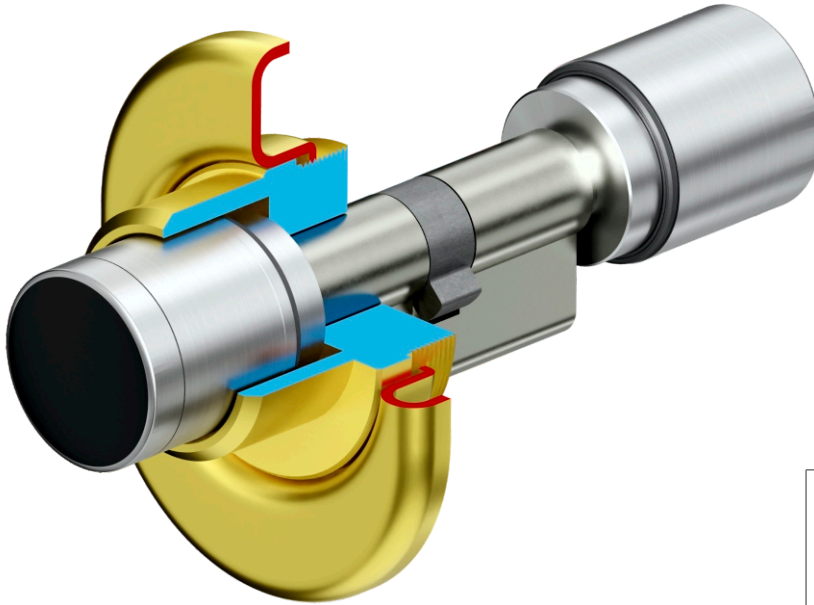

INOX

X SIMONS VOSS XE5223
serie AX

FINITURE / FINISHES

- ② Inox PVD gold color
- Ⓜ Inox satin