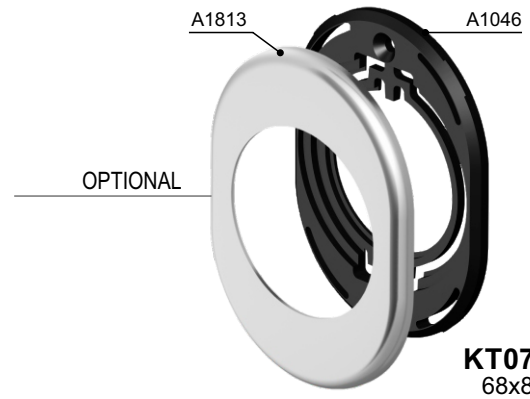

INOX

X SIMONS VOSS XE5229
serie AX