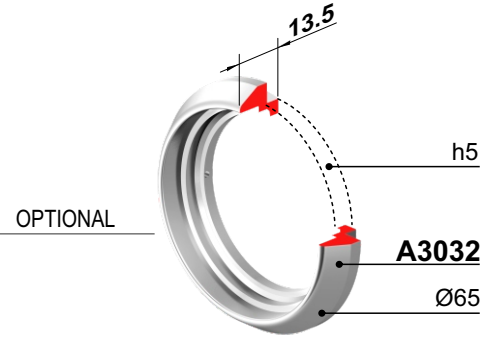

FINITURE / FINISHES

- ② Inox PVD gold color
- Ⓜ Inox satin