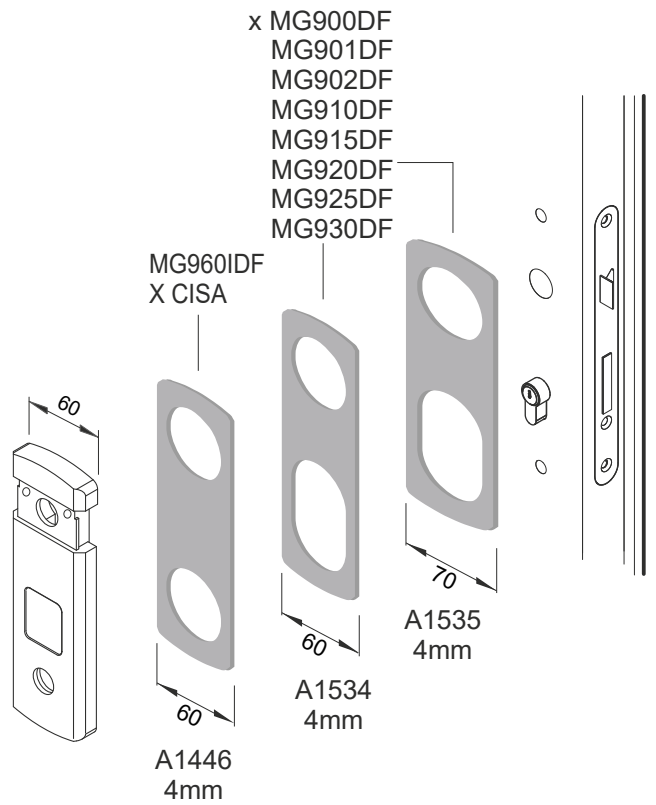

x MG900DF
MG901DF
MG902DF
MG910DF
MG915DF
MG920DF
MG925DF
MG930DF

MG960IDF
X CISA

A1446
4 mm

A1534
4 mm

A1535
4 mm