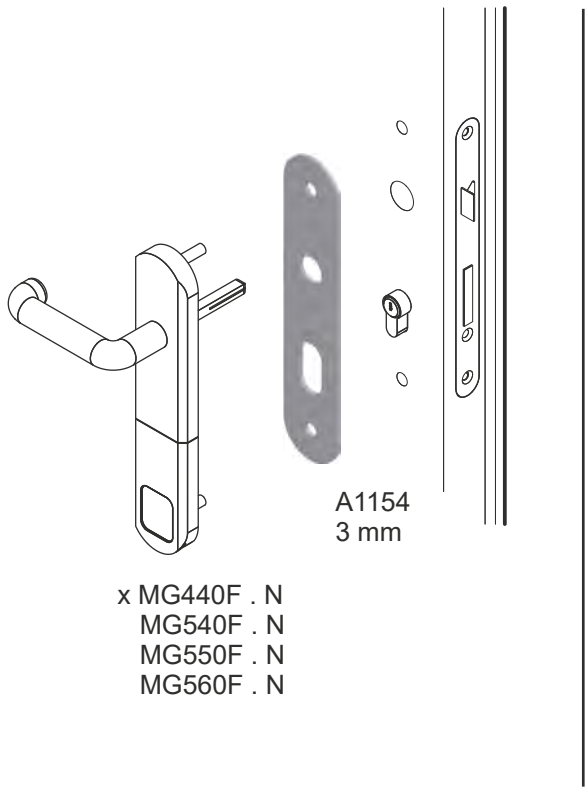

MG915 DF
(X FIAM 868P)

- (W) Bianco RAL 9010
White RAL 9010
- (C) Cromo lucido
Bright chrome
- (T) Cromo satinato
Satin chrome
- (6) Argento anodizzato
Anodized silver
- (IT) Inox satinato
Satin stainless steel
- (N) Nero
Black
- (8) PVD Nero lucido
PVD Bright black
- (T8) PVD Nero antracite
PVD Satin black
- (B) Bronzo
Bronze
- (BS) Bronzo satinato
Satin bronze
- (A) Champagne anodizzato
Anodized champagne
- (9) Oro anodizzato
Anodized gold
- (2) PVD Ottone
PVD Brass
- (L) Ottone lucido
Bright brass
- (TT) Ottone satinato
Satin brass

Spessori disponibili:
Available spacers:
4mm

- x MG440G . S . I . A . D . B . Y
MG520G . S . I . A . D . B . Y
MG540G . S . I . A . D . B . Y
MG550G . S . I . A . D . B . Y
MG560G . S . I . A . D . B . Y