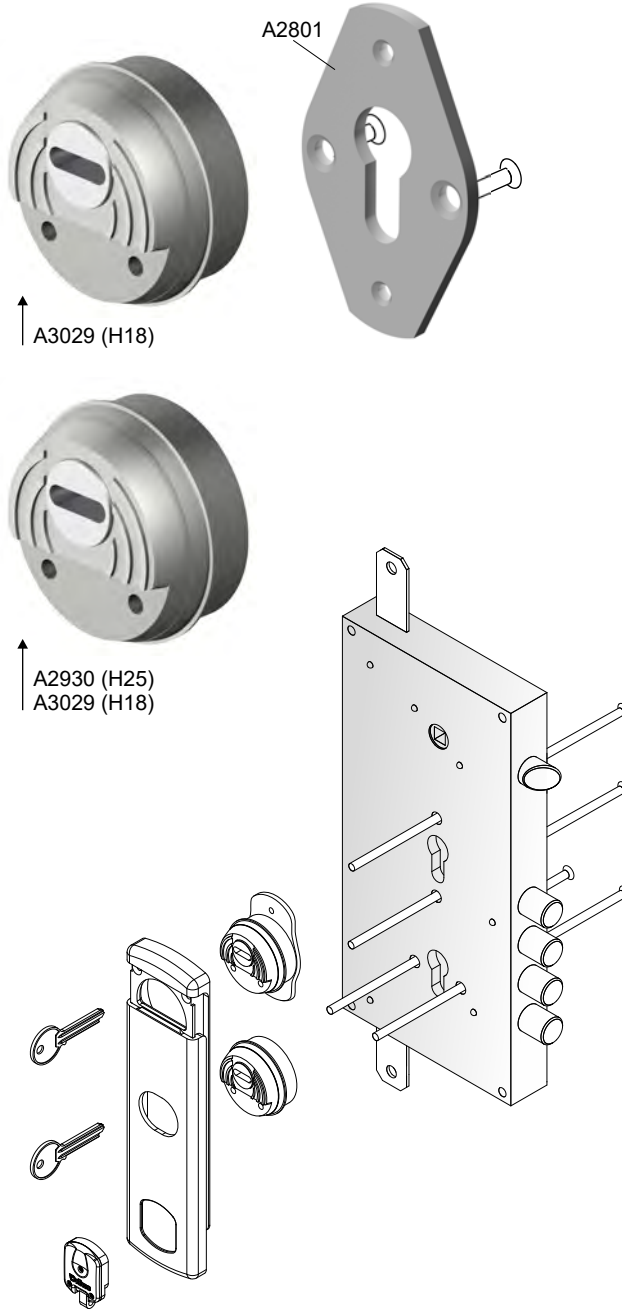

MG915 DF
(X FIAM 868P)

- (W) Bianco RAL 9010
White RAL 9010
- (C) Cromo lucido
Bright chrome
- (T) Cromo satinato
Satin chrome
- (6) Argento anodizzato
Anodized silver
- (IT) Inox satinato
Satin stainless steel
- (N) Nero
Black
- (8) PVD Nero lucido
PVD Bright black
- (T8) PVD Nero antracite
PVD Satin black
- (B) Bronzo
Bronze
- (BS) Bronzo satinato
Satin bronze
- (A) Champagne anodizzato
Anodized champagne
- (9) Oro anodizzato
Anodized gold
- (2) PVD Ottone
PVD Brass
- (L) Ottone lucido
Bright brass
- (TT) Ottone satinato
Satin brass

Spessori disponibili:
Available spacers:
4mm

- x MG440G . S . I . A . D . B . Y
MG520G . S . I . A . D . B . Y
MG540G . S . I . A . D . B . Y
MG550G . S . I . A . D . B . Y
MG560G . S . I . A . D . B . Y