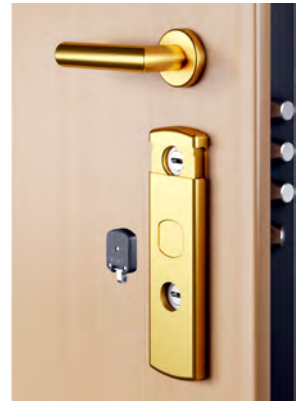

MG915 DF
(X FIAM 868P)

- (W) Bianco RAL 9010
White RAL 9010
- (C) Cromo lucido
Bright chrome
- (T) Cromo satinato
Satin chrome
- (6) Argento anodizzato
Anodized silver
- (IT) Inox satinato
Satin stainless steel
- (N) Nero
Black
- (8) PVD Nero lucido
PVD Bright black
- (T8) PVD Nero antracite
PVD Satin black
- (B) Bronzo
Bronze
- (BS) Bronzo satinato
Satin bronze
- (A) Champagne anodizzato
Anodized champagne
- (9) Oro anodizzato
Anodized gold
- (2) PVD Ottone
PVD Brass
- (L) Ottone lucido
Bright brass
- (TT) Ottone satinato
Satin brass