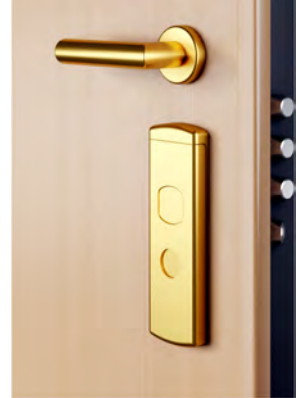

MG915 DF
(X FIAM 868P)

- (W) Bianco RAL 9010
White RAL 9010
- (C) Cromo lucido
Bright chrome
- (T) Cromo satinato
Satin chrome
- (6) Argento anodizzato
Anodized silver
- (IT) Inox satinato
Satin stainless steel
- (N) Nero
Black
- (8) PVD Nero lucido
PVD Bright black
- (T8) PVD Nero antracite
PVD Satin black
- (B) Bronzo
Bronze
- (BS) Bronzo satinato
Satin bronze
- (A) Champagne anodizzato
Anodized champagne
- (9) Oro anodizzato
Anodized gold
- (2) PVD Ottone
PVD Brass
- (L) Ottone lucido
Bright brass
- (TT) Ottone satinato
Satin brass