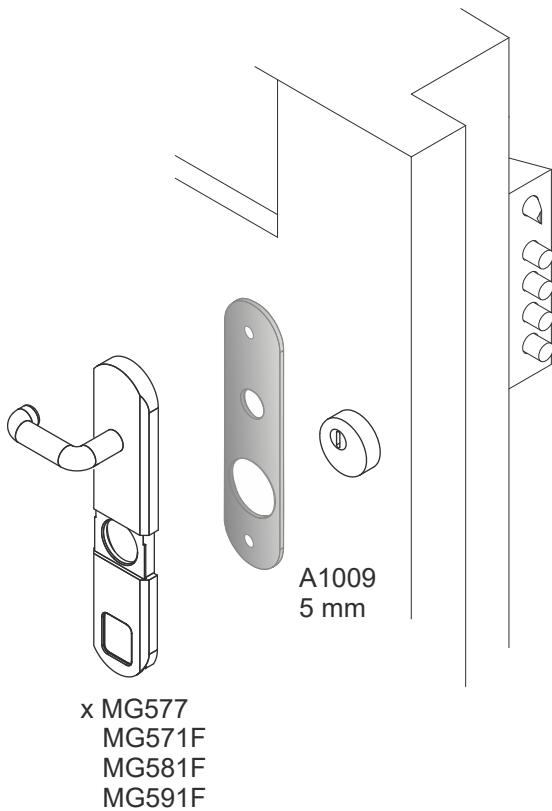

MG915 DF
(X FIAM 868P)

- (W) Bianco RAL 9010
White RAL 9010
- (C) Cromo lucido
Bright chrome
- (T) Cromo satinato
Satin chrome
- (6) Argento anodizzato
Anodized silver
- (IT) Inox satinato
Satin stainless steel
- (N) Nero
Black
- (8) PVD Nero lucido
PVD Bright black
- (T8) PVD Nero antracite
PVD Satin black
- (B) Bronzo
Bronze
- (BS) Bronzo satinato
Satin bronze
- (A) Champagne anodizzato
Anodized champagne
- (9) Oro anodizzato
Anodized gold
- (2) PVD Ottone
PVD Brass
- (L) Ottone lucido
Bright brass
- (TT) Ottone satinato
Satin brass

Spessori disponibili:
Available spacers:
4mm

- x MG440G . S . I . A . D . B . Y
MG520G . S . I . A . D . B . Y
MG540G . S . I . A . D . B . Y
MG550G . S . I . A . D . B . Y
MG560G . S . I . A . D . B . Y