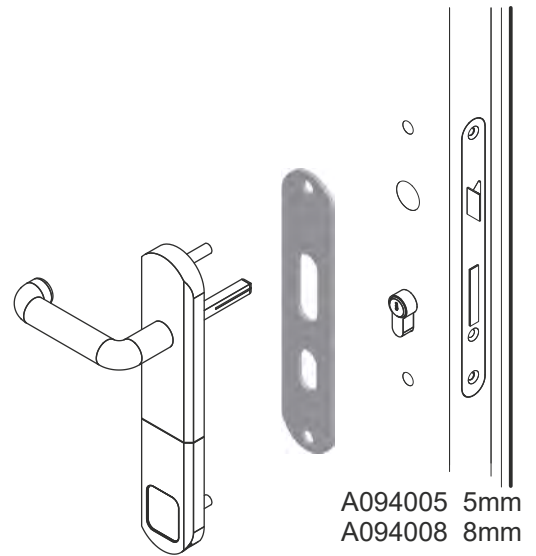

MG915 DF
(X FIAM 868P)

- (W) Bianco RAL 9010
White RAL 9010
- (C) Cromo lucido
Bright chrome
- (T) Cromo satinato
Satin chrome
- (6) Argento anodizzato
Anodized silver
- (IT) Inox satinato
Satin stainless steel
- (N) Nero
Black
- (8) PVD Nero lucido
PVD Bright black
- (T8) PVD Nero antracite
PVD Satin black
- (B) Bronzo
Bronze
- (BS) Bronzo satinato
Satin bronze
- (A) Champagne anodizzato
Anodized champagne
- (9) Oro anodizzato
Anodized gold
- (2) PVD Ottone
PVD Brass
- (L) Ottone lucido
Bright brass
- (TT) Ottone satinato
Satin brass

Spessori disponibili:
Available spacers:
4mm

- x MG440G . S . I . A . D . B . Y
MG520G . S . I . A . D . B . Y
MG540G . S . I . A . D . B . Y
MG550G . S . I . A . D . B . Y
MG560G . S . I . A . D . B . Y