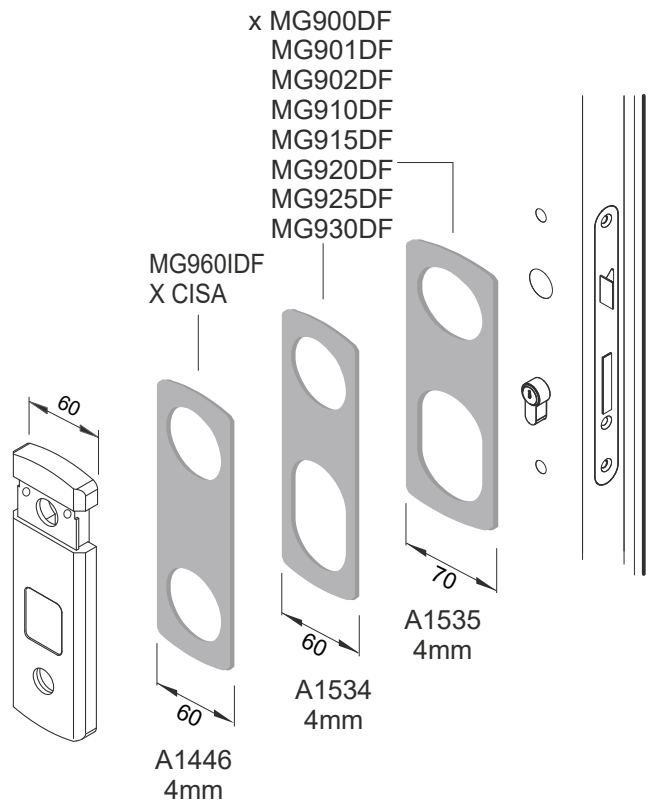

MG915 DF
(X FIAM 868P)

- (W) Bianco RAL 9010
White RAL 9010
- (C) Cromo lucido
Bright chrome
- (T) Cromo satinato
Satin chrome
- (6) Argento anodizzato
Anodized silver
- (IT) Inox satinato
Satin stainless steel
- (N) Nero
Black
- (8) PVD Nero lucido
PVD Bright black
- (T8) PVD Nero antracite
PVD Satin black
- (B) Bronzo
Bronze
- (BS) Bronzo satinato
Satin bronze
- (A) Champagne anodizzato
Anodized champagne
- (9) Oro anodizzato
Anodized gold
- (2) PVD Ottone
PVD Brass
- (L) Ottone lucido
Bright brass
- (TT) Ottone satinato
Satin brass

Spessori disponibili:
Available spacers:
4mm

- x MG440G . S . I . A . D . B . Y
MG520G . S . I . A . D . B . Y
MG540G . S . I . A . D . B . Y
MG550G . S . I . A . D . B . Y
MG560G . S . I . A . D . B . Y