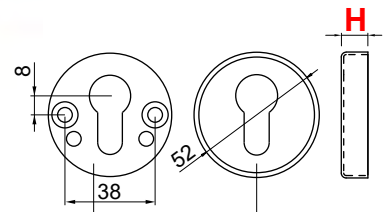

KEYCAP
MAGNETIC
KEY

Max
11.5 mm

MGOR01..

OR01..

Max
13.5 mm

KEYCAP
MAGNETIC
KEY

Max
11.5 mm

MGOR02..

OR02..

Max
13.5 mm

54

KT029 (H11)
KT038 (H5)

- W Bianco RAL 9010
White RAL 9010
- C Cromo lucido
Bright chrome
- T Cromo satinato
Satin chrome
- 6 Argento anodizzato
Anodized silver
- IT Inox satinato
Satin stainless steel