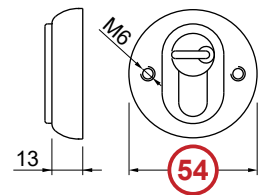

KEYCAP
MAGNETIC
KEY

Max
11.5 mm

MGOR01..

OR01..

Max
13.5 mm

KEYCAP
MAGNETIC
KEY

Max
11.5 mm

MGOR02..

OR02..

Max
13.5 mm

54

KT029 (H11)
KT038 (H5)

- W Bianco RAL 9010
White RAL 9010
- C Cromo lucido
Bright chrome
- T Cromo satinato
Satin chrome
- 6 Argento anodizzato
Anodized silver
- IT Inox satinato
Satin stainless steel