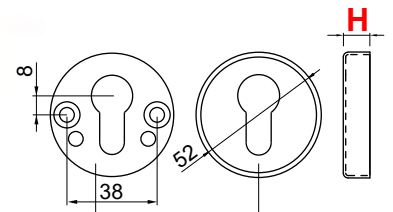

KEYCAP
MAGNETIC
KEY

Max
11.5 mm

MGOR01..

OR01..

Max
13.5 mm

KEYCAP
MAGNETIC
KEY

Max
11.5 mm

MGOR02..

OR02..

Max
13.5 mm

KT029 (H11)
KT038 (H5)

- W** Bianco RAL 9010
White RAL 9010
- C** Cromo lucido
Bright chrome
- T** Cromo satinato
Satin chrome
- 6** Argento anodizzato
Anodized silver
- IT** Inox satinato
Satin stainless steel