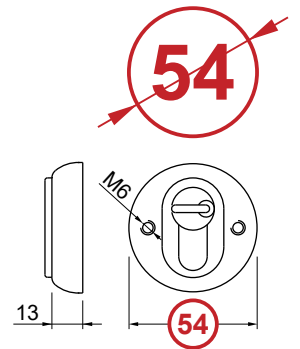

KEYCAP
MAGNETIC
KEY

Max
11.5 mm

MGOR01..

OR01..

Max
13.5 mm

KEYCAP
MAGNETIC
KEY

Max
11.5 mm

MGOR02..

OR02..

Max
13.5 mm

KT029 (H11)
KT038 (H5)

- W** Bianco RAL 9010
White RAL 9010
- C** Cromo lucido
Bright chrome
- T** Cromo satinato
Satin chrome
- 6** Argento anodizzato
Anodized silver
- IT** Inox satinato
Satin stainless steel