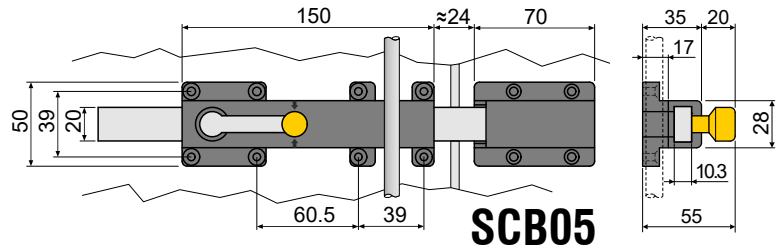

**BARRA ANTI INTRUSIONE  
ARTICULATED ANTI-INTRUSION BAR**

VIDEO:

Catenaccio per scuri e persiane con apertura a giorno in sicurezza.  
Deadbolt for shutters with articulated locking bar for secure partial opening.