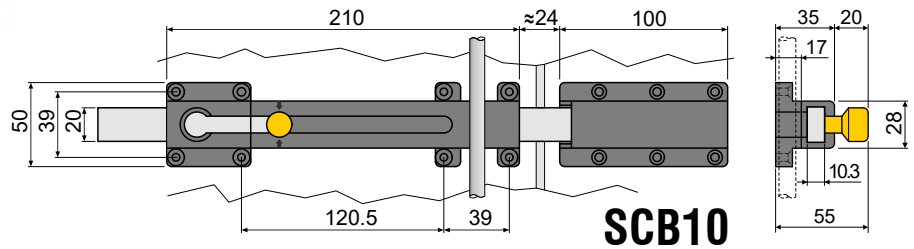

**BARRA ANTI INTRUSIONE  
ARTICULATED ANTI-INTRUSION BAR**

VIDEO:

Catenaccio per scuri e persiane con apertura a giorno in sicurezza.  
Deadbolt for shutters with articulated locking bar for secure partial opening.