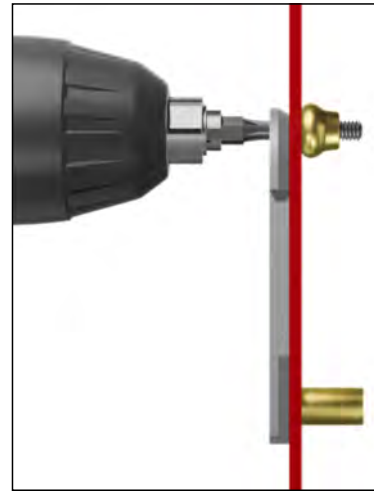

PAT. PEND.

SG15..
SG15-20

VIDEO:

OPTIONAL A3281

5 mm / 14.5 mm MAX (SG15)
20 mm MAX (SG15-20)

- ☐ **W** Bianco RAL 9010
  White RAL 9010
- ☒ **C** Cromo lucido
  Bright chrome
- ☒ **T** Cromo satinato
  Satin chrome
- ☐ **6** Argento anodizzato
  Anodized silver
- ☒ **IT** Inox satinato
  Satin stainless steel

- ☒ **N** Nero
  Black
- ☐ **8** PVD Nero lucido
  PVD Bright black
- ☐ **18** PVD Nero antracite
  PVD Satin black
- ☒ **B** Bronzo
  Bronze
- ☐ **BS** Bronzo satinato
  Satin bronze

- ☐ **A** Champagne anodizzato
  Anodized champagne
- ☐ **9** Oro anodizzato
  Anodized gold
- ☒ **2** PVD Ottone
  PVD Brass
- ☐ **L** Ottone lucido
  Bright brass
- ☐ **TT** Ottone satinato
  Satin brass

- Standard **S1** 3.5
- Dom **D1** 5
- pag.

SPESSORI
SPACERS