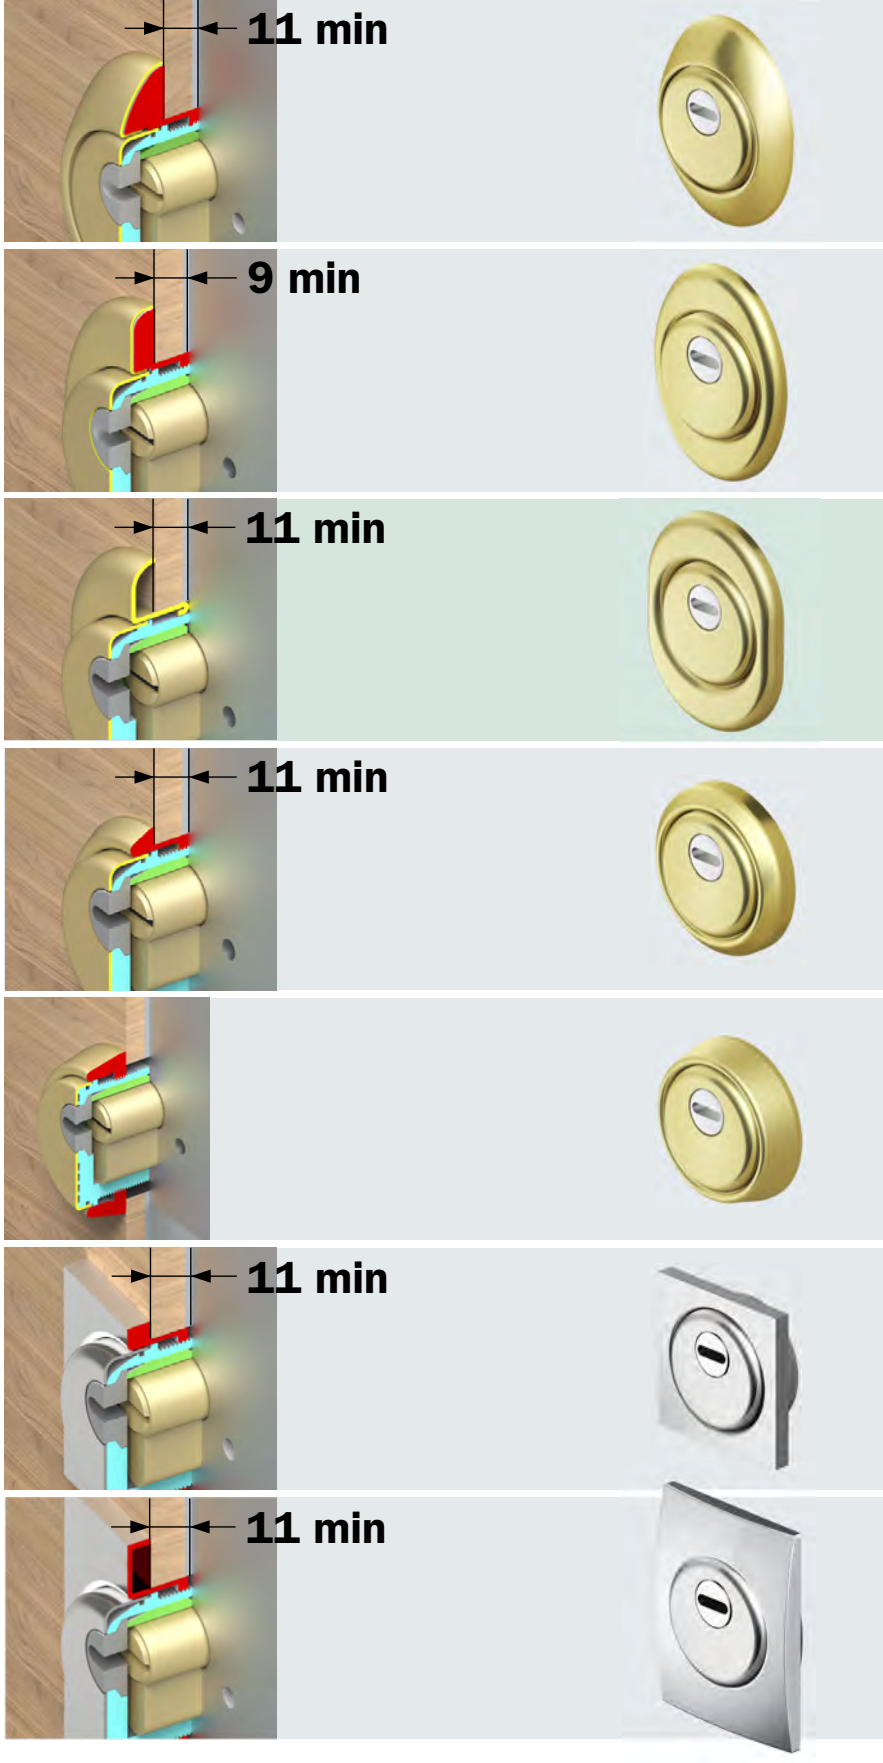

1. **A1561..**
2. C Cromo lucido / Bright Chrome
   - T Cromo satinato / Satin Chrome
   - B Bronzo / Bronze
   - 2 PVD Ottone / PVD Brass
   - TT Ottone satinato / Satin Brass
   - BS Bronzo satinato / Satin Bronze
   - IT Inox satinato / Satin S.Steel
   - N Nero / Black