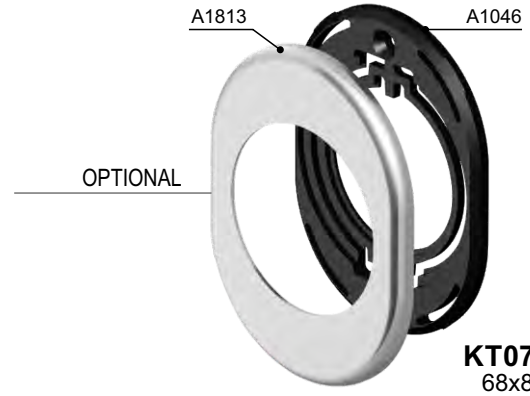

INOX

X SIMONS VOSS XE5229
serie AX