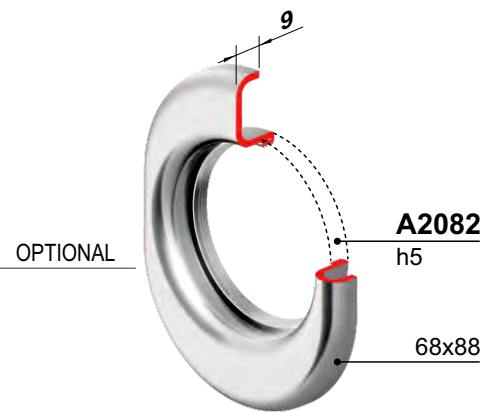

FINITURE / FINISHES

- ② Inox PVD gold color
- Ⓜ Inox satin