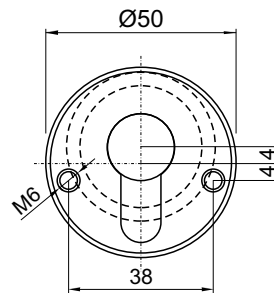

FINITURE / FINISHES

- ② Inox PVD gold color
- Ⓜ Inox satin