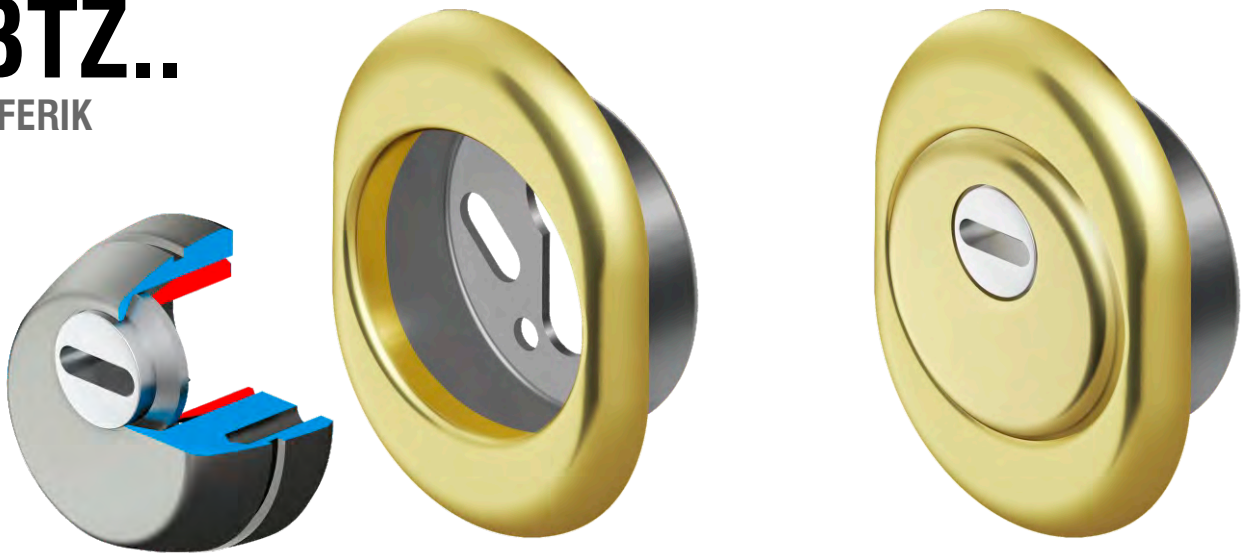

BTZ..

SFERIK

1. **FINITURE**
2. Ⓒ Cromo lucido / Bright Chrome
   - Ⓓ Cromo satinato / Satin Chrome
   - Ⓑ Bronzo / Bronze
   - ② PVD Ottone / PVD Brass
   - Ⓕ Ottone lucido / Bright Brass

BTZ1625 ..

BTZ68 25 ..

ESEMPIO CODICE / EXAMPLE CODE:

XXXXX H D1/S1 Ⓒ Ⓓ ②