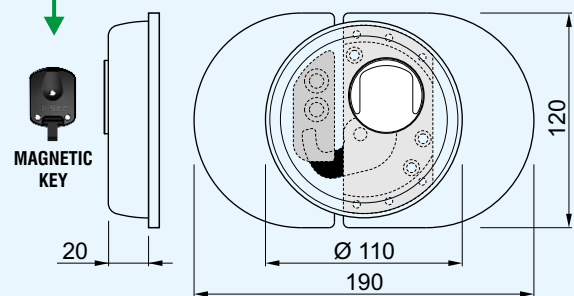

MG845KM

MAGNETIC KEY

Antipicking magnetic lock

MG845KXL

MAGNETIC KEY

Antipicking magnetic lock

OPTIONAL - KT5179 CONTRO - PIASTRE INTERNE

CHIUSO - CLOSED