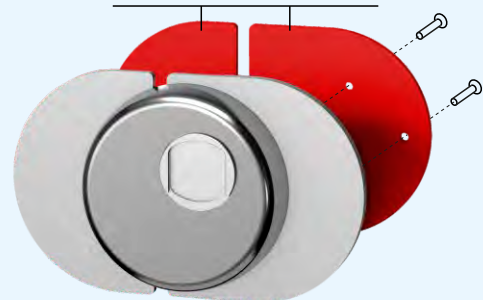

MG845KM

MAGNETIC KEY

Antipicking magnetic lock

MG845KXL

MAGNETIC KEY

Antipicking magnetic lock

OPTIONAL - KT5179 CONTRO - PIASTRE INTERNE

CHIUSO - CLOSED