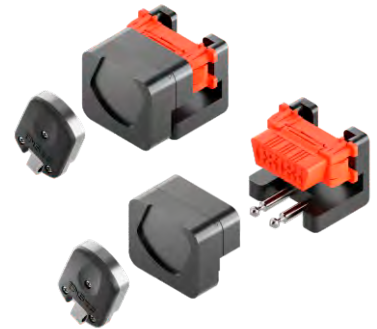

MG-OBD4

ALFA ROMEO
GIULIETTA

CITROEN
C1
JUMPER

FIAT
500 L
500 X
DUCATO
PANDA fino 2017
PUNTO

HONDA
CR-V
HR-V
JAZZ

HYUNDAI
TUCSON

JEEP
RENEGADE
CHEROKEE
GRAND-
CHEROKEE
COMPASS

OPEL
MOVANO
PEUGEOT
208
BOXER

TOYOTA
C-HR
AYGO
VOLKSWAGEN
TIGUAN
TOURAN
GOLF serie 6