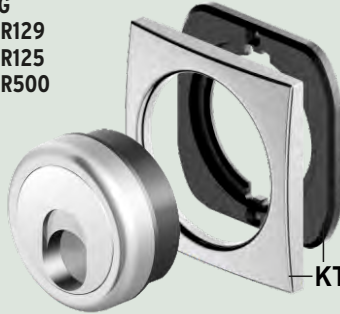

3G
4G
MR129
MR125
MR500

KT3794