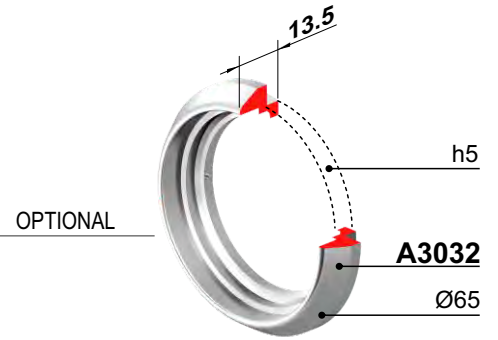

FINITURE / FINISHES

- ② Inox PVD gold color
- Ⓜ Inox satin