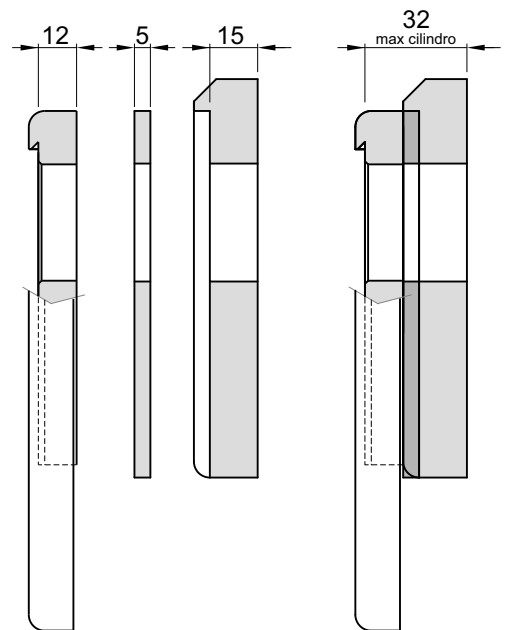

X FICHET

FINITURE FINISHES

- **(C)** Cromo lucido
  Bright Chrome
- **(T)** Cromo satinato
  Satin Chrome
- **(2)** PVD Ottone
  PVD Brass