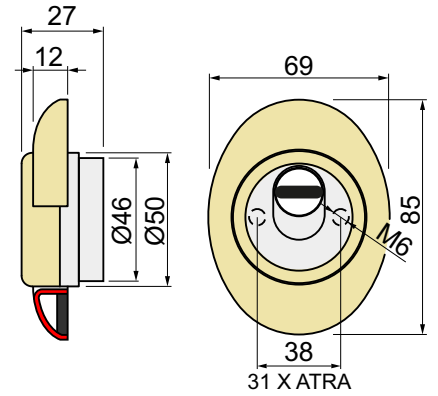

KMOP3GMR
MAGNETIC KEY

MR500F-20D1
MR503F-20D1 X ATRA
MR500F-25D1
MR503F-25D1 X ATRA