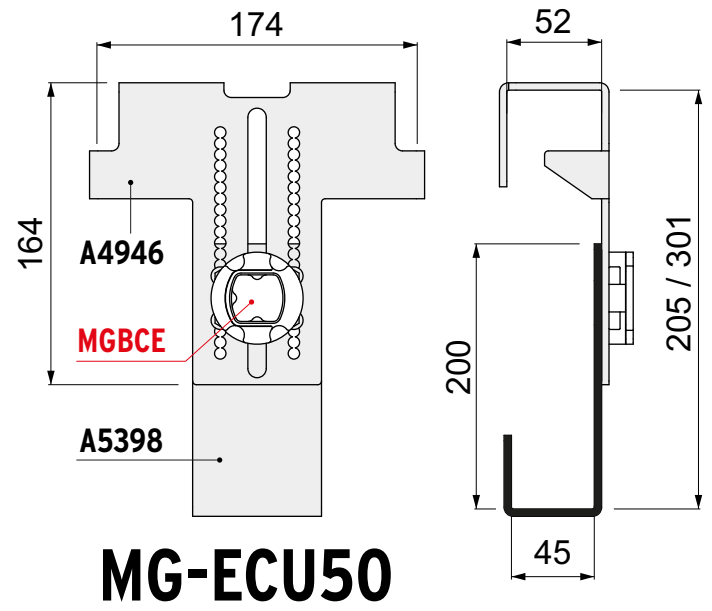

STAFFA DI PROTEZIONE PER CENTRALINA AUTO (ECU)

Serratura con blocco di sicurezza magnetico che impedisce la rimozione delle viti di fissaggio.

ECU PROTECTION BRACKET

Ecu protection bracket with security magnetic block to stop fixing screw removal.