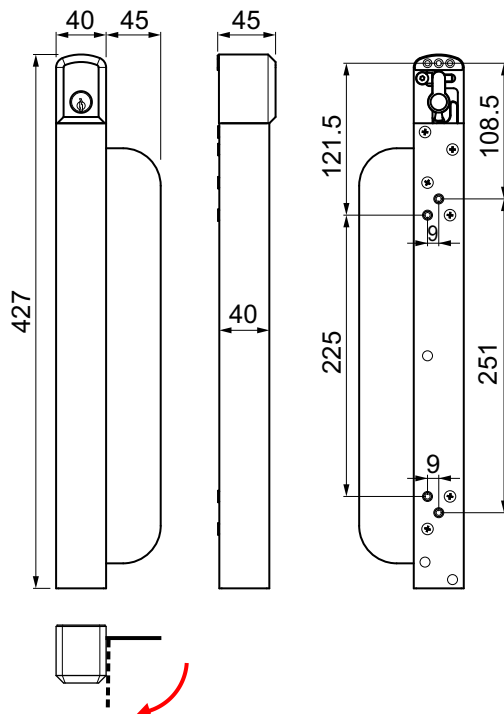

FINITURE / FINISHES

- 8 PVD Nero lucido
  PVD Bright black