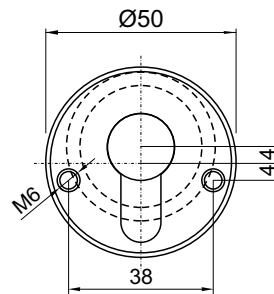

FINITURE / FINISHES

- ② Inox PVD gold color
- Ⓜ Inox satin