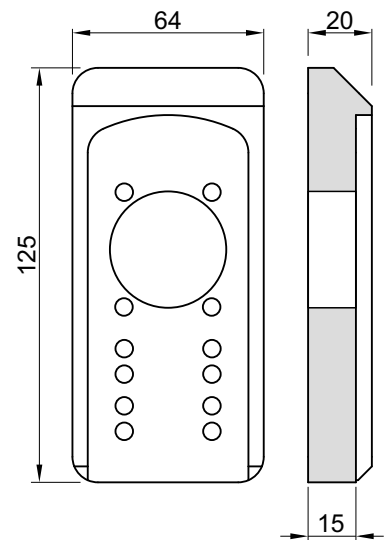

X FICHET

FINITURE FINISHES

- **(C)** Cromo lucido
  Bright Chrome
- **(T)** Cromo satinato
  Satin Chrome
- **(2)** PVD Ottone
  PVD Brass