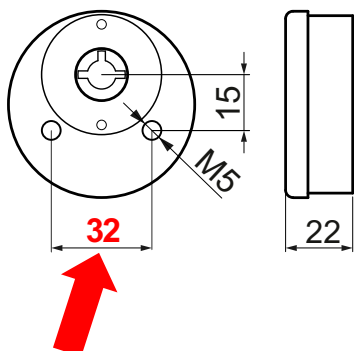

C
T
B
2
IT
N

C
T
B
2
IT
N

C
T
B
2
IT
N

C Cromo lucido Bright Chrome T Cromo satinato Satin Chrome B Bronzo Bronze 2 PVD Ottone PVD Brass IT Inox satinato Satin S.Steel N Nero Black