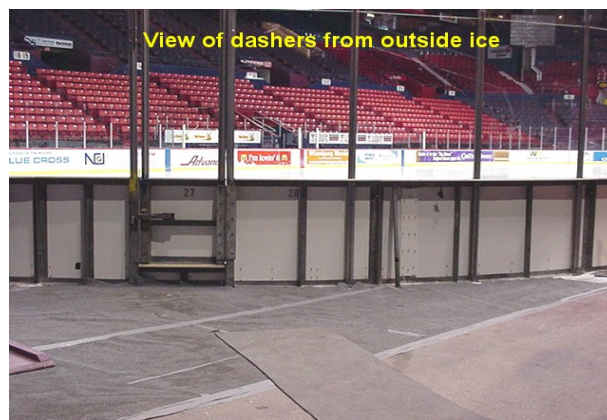

The entire system consists of 68 sections of dashers to accommodate a 200' x 85' ice surface. This dasher system consists of one 16' (2 sections at 8') outside swinging Zamboni gate (located in right corner when standing on ice looking at end). One corner Referees gate, four players box gates and two penalty box gates. There are 66 aluminium glass supports that can accommodate 6'-8' glass or acrylic and there are 62 aluminium supports that can accommodate 4'-6' glass or acrylic.

It is constructed of welded galvanized angle iron with 1/2" stay white covering.

This system was installed in approximately 1976 and used for the NHL Winnipeg Jets. Currently it is used by the AHL Manitoba Moose. The system has been well maintained and is in good condition.