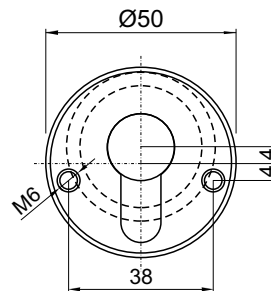

FINITURE / FINISHES

- ② Inox PVD gold color
- Ⓜ Inox satin