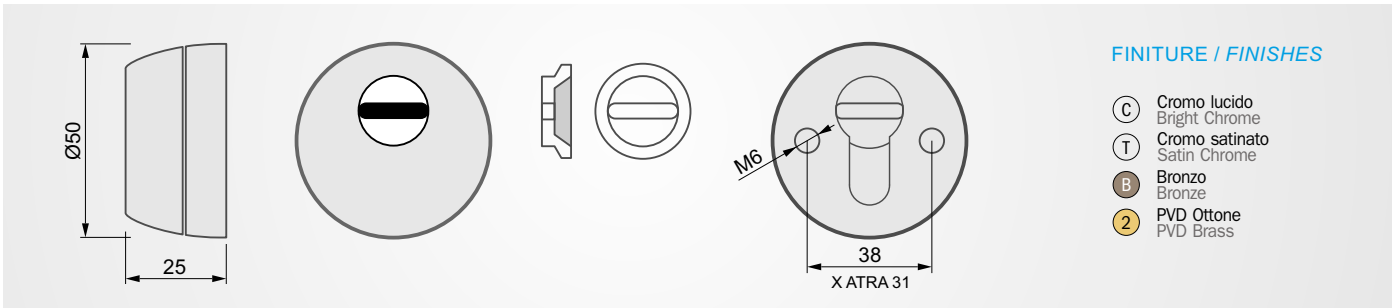

BD16..K
BD68..K
X ATRA

BD16..W
BD68..W
X ATRA