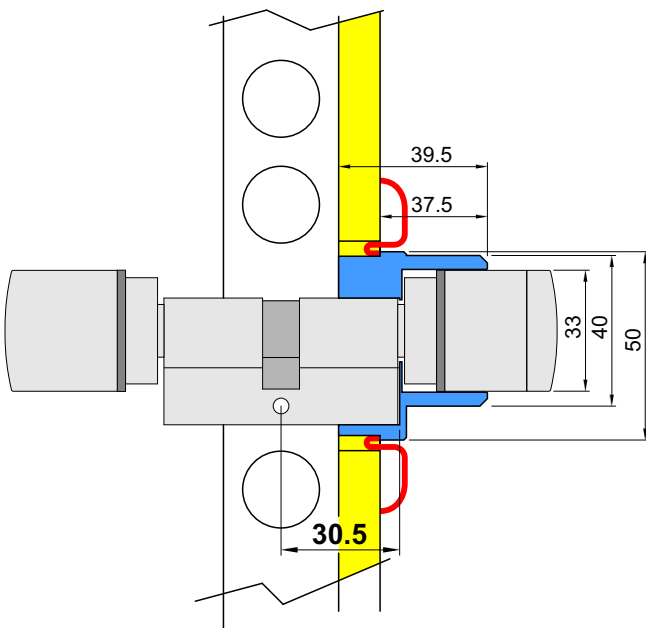

FINITURE / FINISHES

- ② Inox PVD gold color
- Ⓜ Inox satin