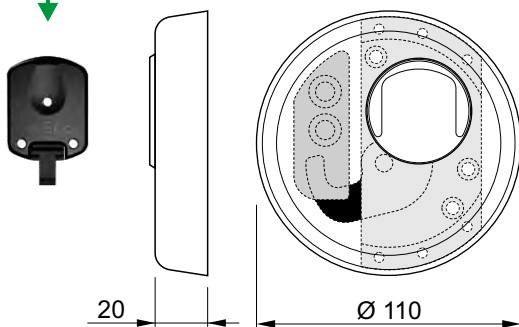

MG845KM

MAGNETIC KEY

Antipicking magnetic lock

MG845KXL

MAGNETIC KEY

Antipicking magnetic lock

CHIUSO - CLOSED

APERTO - OPEN