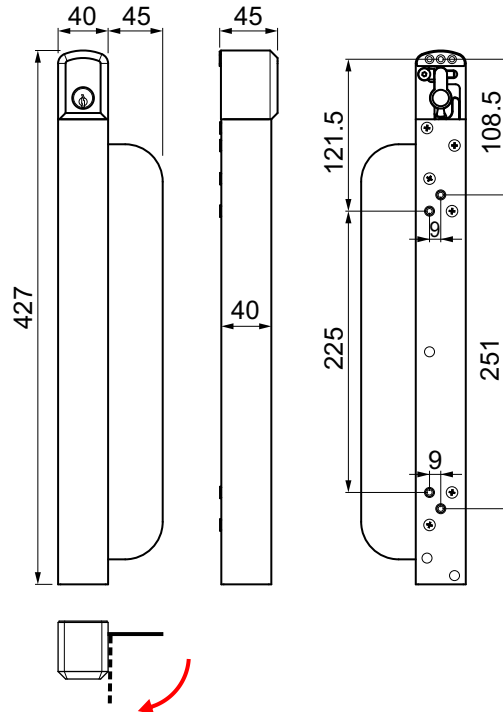

FINITURE / FINISHES

- **8** PVD Nero lucido
  PVD Bright black