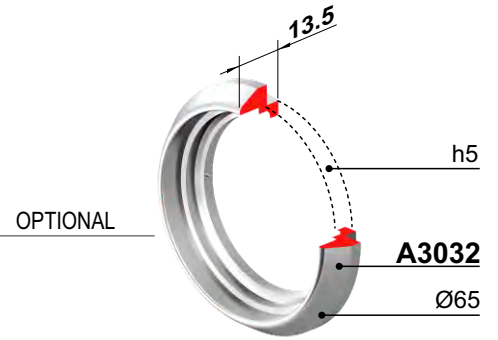

FINITURE / FINISHES

- ② Inox PVD gold color
- Ⓜ Inox satin